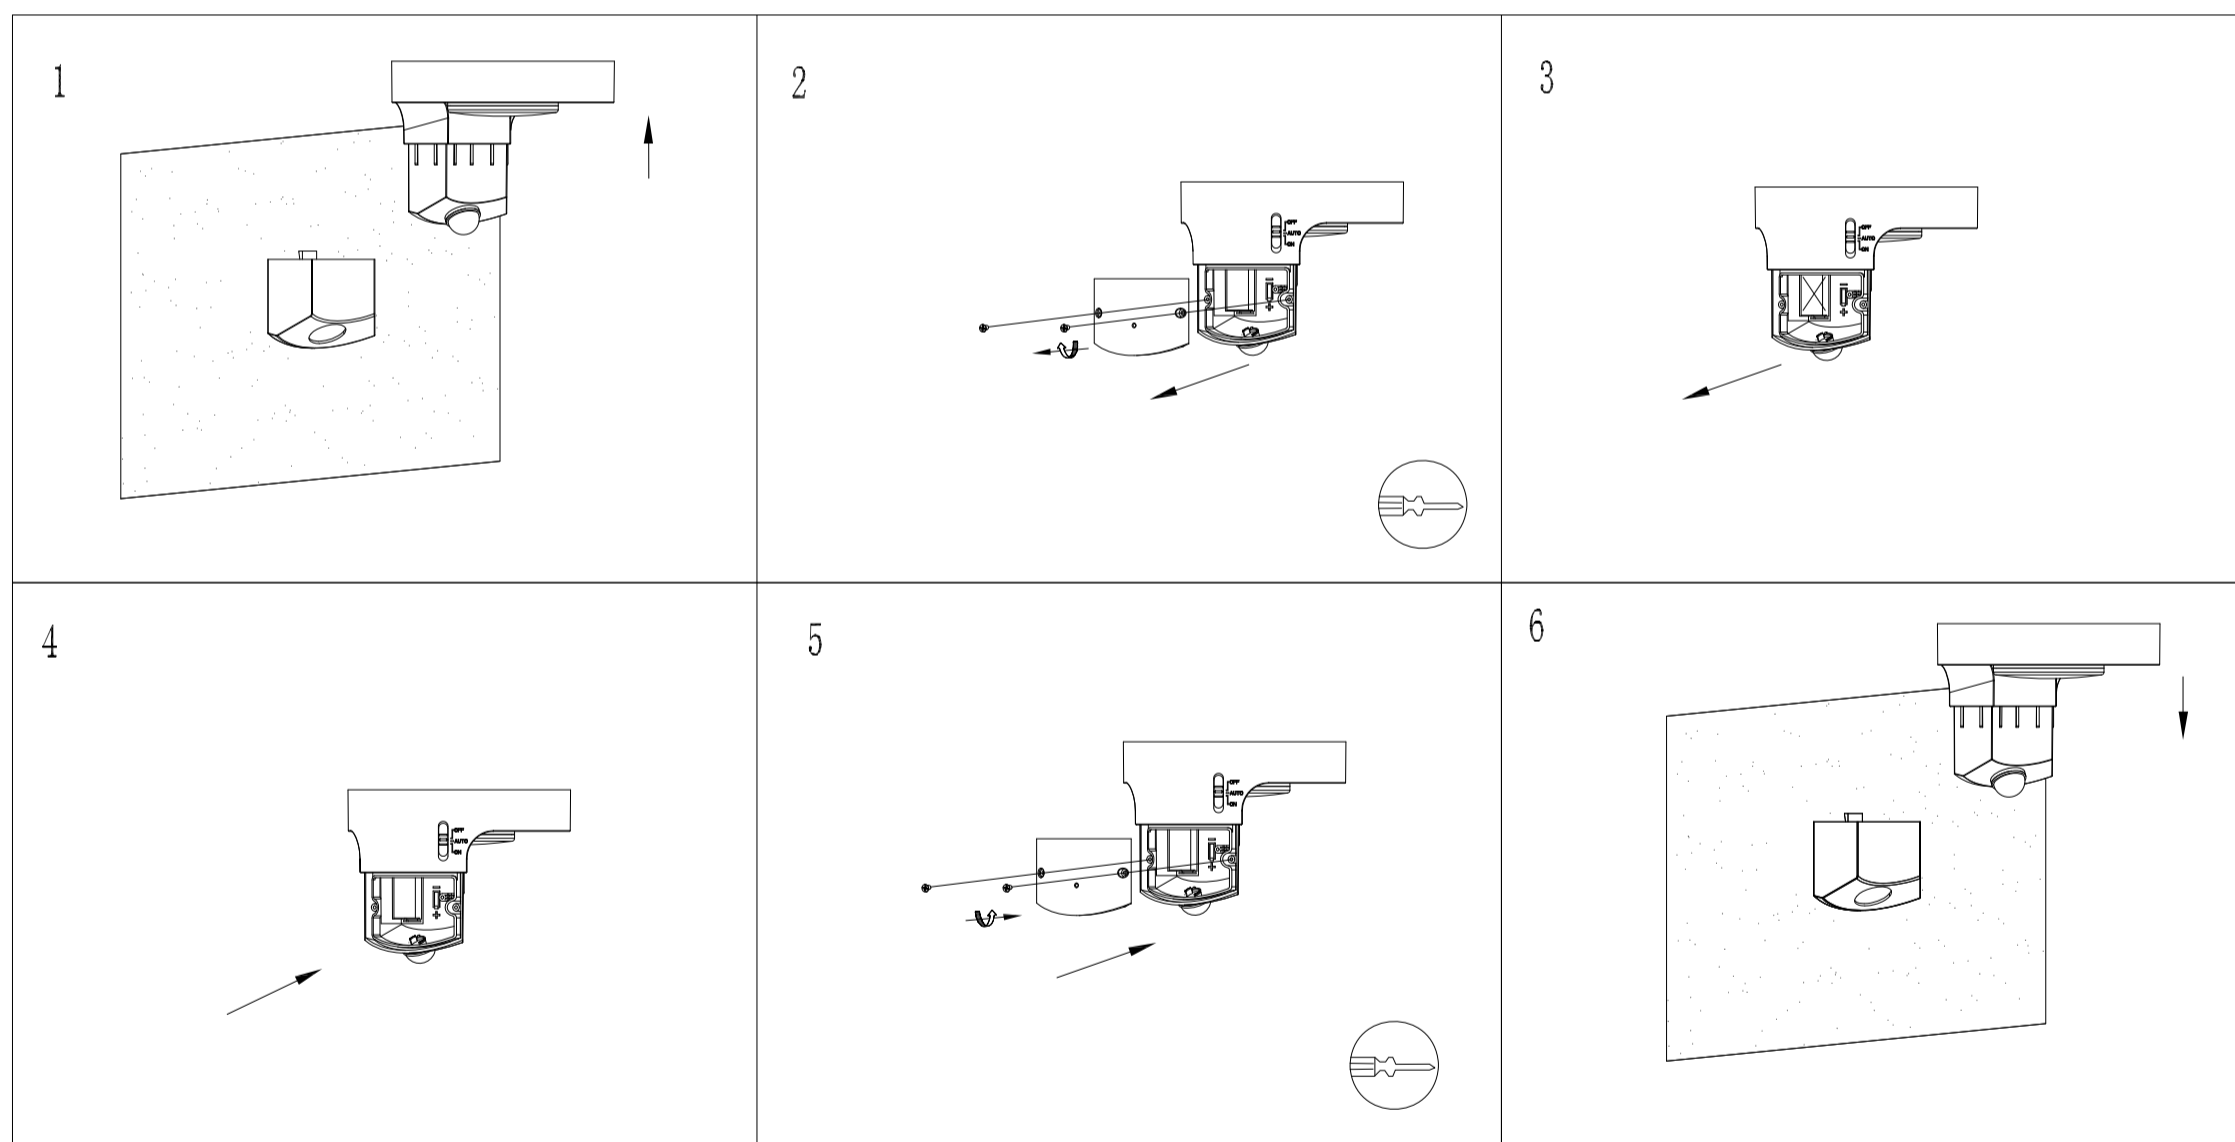

parts supplied	
	x1
	x3
	x3

parts not supplied	
	x1
	x1

CE	
IP44	

160平面LED太阳能感应壁灯安装图