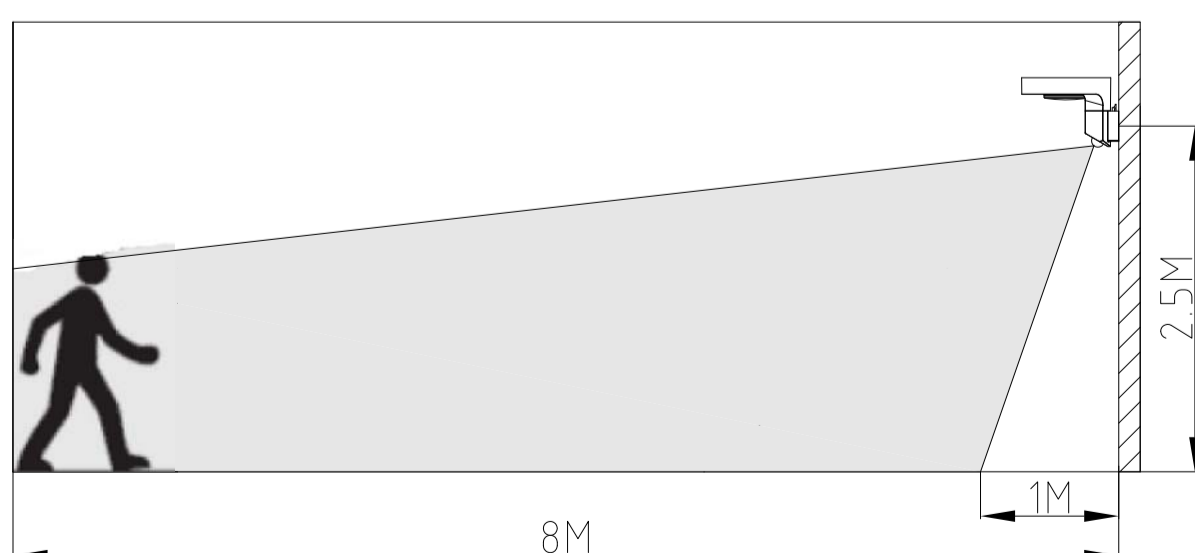

parts supplied	
	x1
	x3
	x3

parts not supplied	
	x1
	x1

CE	
IP44	

160平面LED太阳能感应壁灯安装图