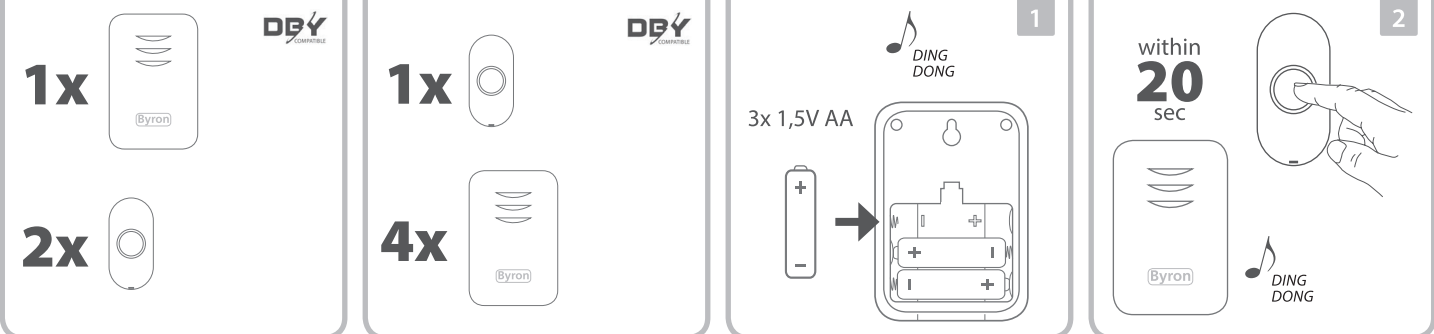

PAIRING MULTIPLE CHIMES | KOPPELEN MEHRERER KLINGELN | JUMELAGE DE PLUSIEURS CARILLONS | MEERDERE DEURBELLEN KOPPELEN | ACCOPPIAMENTO MULTIPO | EMPAREJANDO MÚLTIPLES TIMBRES