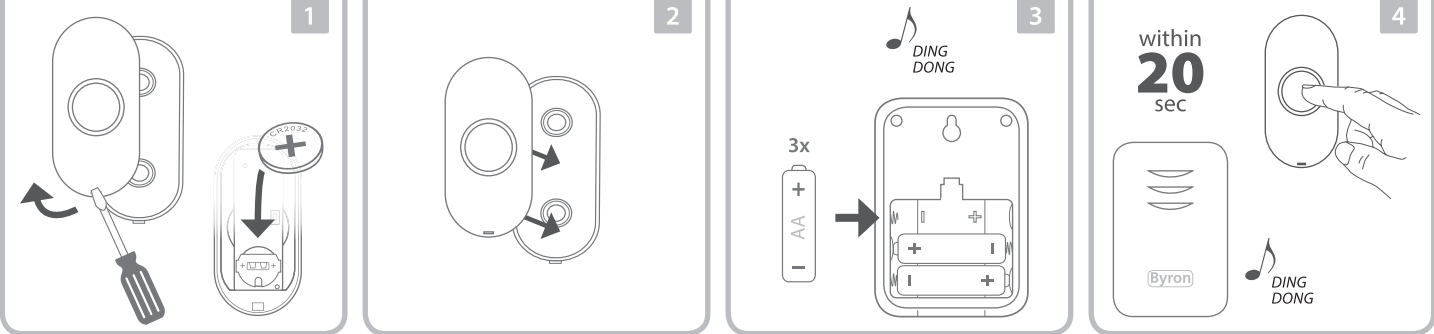

FIRST SET-UP | ERSTEINRICHTUNG | PREMIÈRE CONFIGURATION | EERSTE INSTALLATIE | PRIMO SET-UP | PRIMERA CONFIGURACIÓN