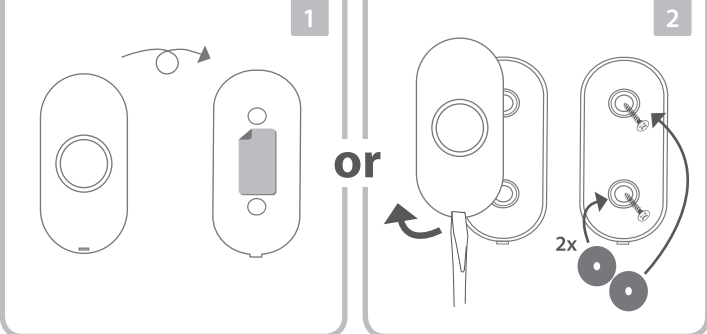

INSTALLATION | INSTALLATION | INSTALLATION | INSTALLATIE | INSTALLAZIONE | INSTALACIÓN