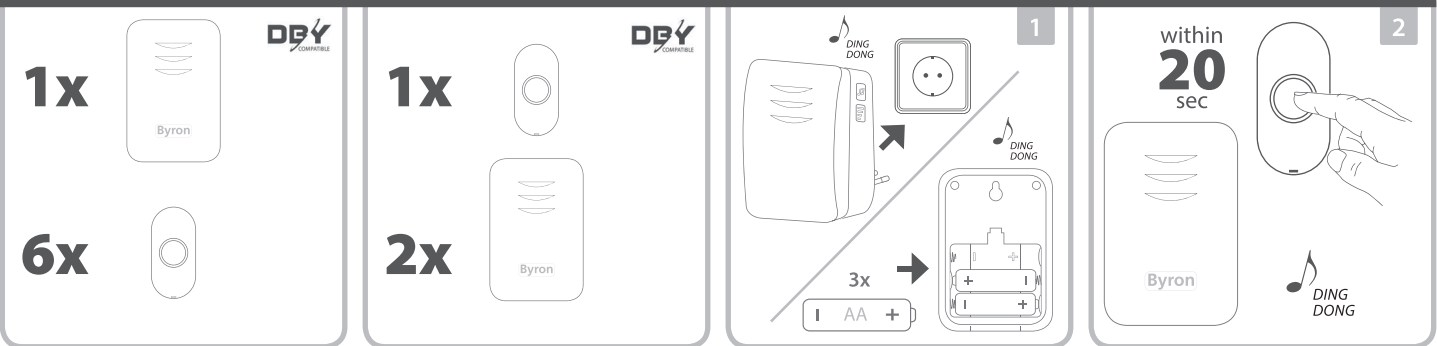

PAIRING MULTIPLE CHIMES | KOPPELN MEHRERER KLINGELN | JUMELAGE DE PLUSIEURS CARILLONS | MEERDERE DEURBELLEN KOPPELEN | ACCOPPIAMENTO MULTIPLO | EMPAREJANDO MÚLTIPLES TIMBRES