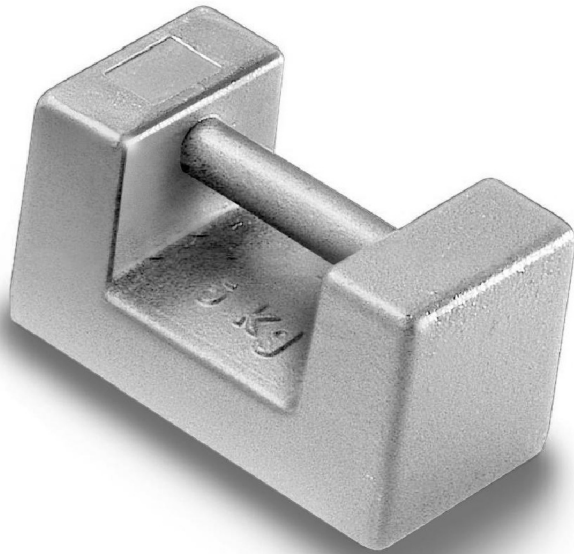

KERN 326-38

Rectangular weights, polished stainless steel

KERN®

Piktogramme

STANDARD

OPTION

Measuring system

Nominal value:	20 kg
OIML class:	F1
Tolerance:	100 mg

Accessories

Aluminium box:	346-080-600
Plastic box:	nicht verfügbar
Wooden box:	nicht verfügbar

Service

DAkkS Certificate:	962-445
--------------------	---------

Category

Brand:	KERN
--------	------

Packaging & shipping

Delivery:	24 h
Dimensions packaging (WxDxH):	233 x 115 x 147 mm
Gross weight:	20 kg
Net weight:	20 kg
Shipping method:	Parcel service

Construction

Dimensions:	233 x 115 x 147 mm
Material:	polished stainless steel
Shape:	Rectangular weight