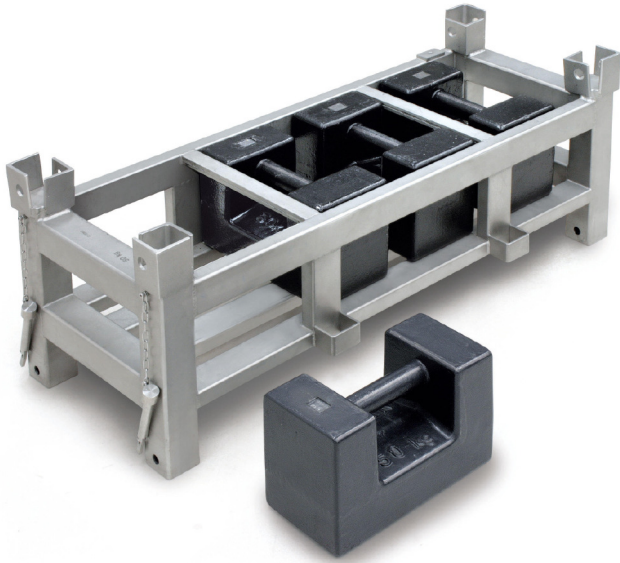

KERN 346-052-010

Weight containers

KERN[®]

Measuring system

OIML class: M1

Service

DAkkS Certificate: 962-646

Category

Brand: KERN

Packaging & shipping

Delivery: 48 h

Dimensions packaging (WxDxH): 1000 x 500 x 500 mm

Gross weight: 50 kg

Net weight: 50 kg

Shipping method: Freight forwarder