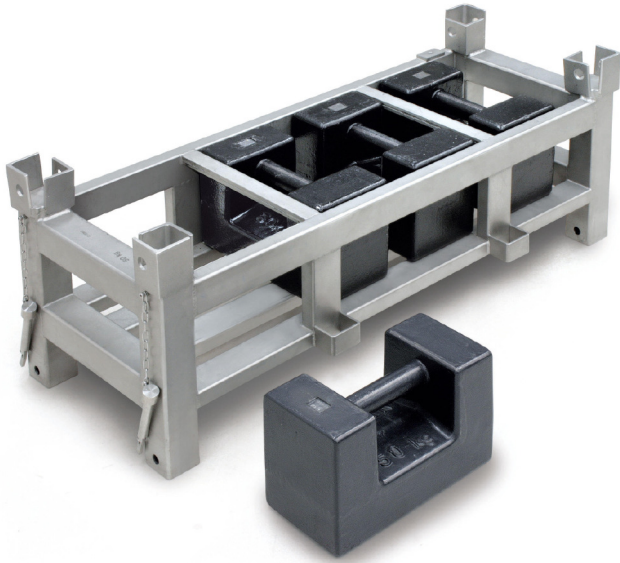

KERN 346-065-009

Weight containers

KERN[®]

Measuring system

OIML class: M1

Service

DAkkS Certificate: 962-646

Category

Brand: KERN

Packaging & shipping

Delivery: 48 h

Dimensions packaging (WxDxH): 1000 x 500 x 500 mm

Gross weight: 60 kg

Net weight: 60 kg

Shipping method: Freight forwarder