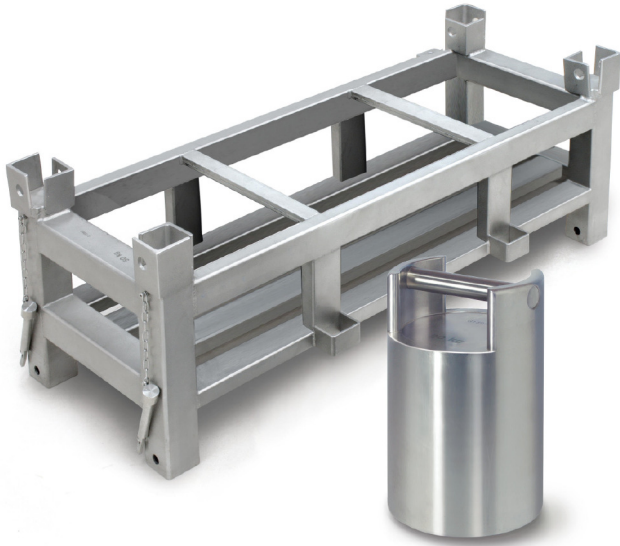

KERN 347-062-022

Weight containers

KERN[®]

Measuring system

OIML class: M1

Service

DAkkS Certificate: 962-646

Category

Brand: KERN

Packaging & shipping

Delivery: 48 h

Dimensions packaging (WxDxH): 1000 x 500 x 500 mm

Gross weight: 60 kg

Net weight: 60 kg

Shipping method: Freight forwarder