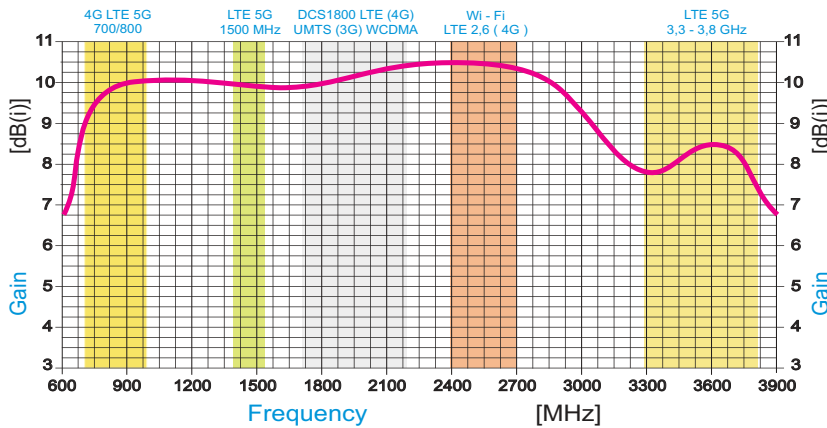

Technical data for one antenna

Type Tip	Freq. range	No. of elem.	Imped.	Gain	F/B ratio	Max power connect.	Beam width	Max. VSWR	Antenna lenght	Packing **	
										set	cm / m3
LAT 60 MIMO	698 - 3800	60	50 Ohm	8,5 - 10,5 dB(i)	23 dB	50 Watt	H 52° V 44°	< 1,6 : 1	110 cm	5	119x40x27 / 0,131

** 1 set = two antennas (upper+lower)