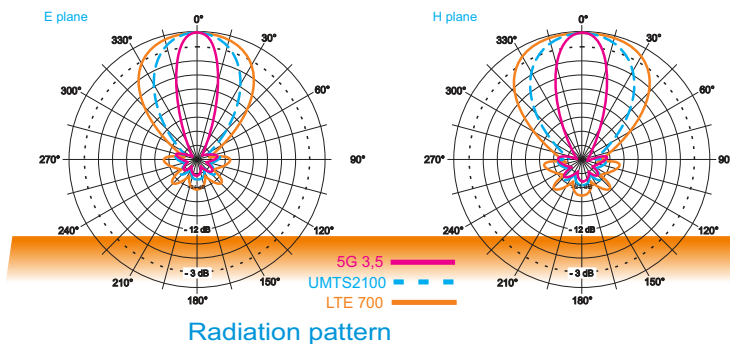

Smith diagram