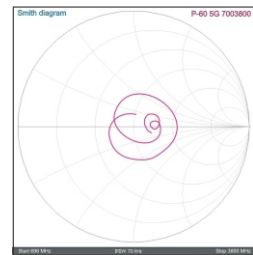

Smith diagram