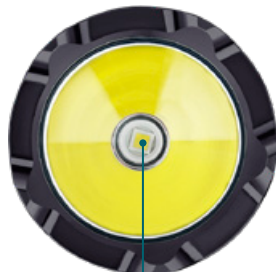

MARKET APPLICATIONS

Hunting, search and rescue, law enforcement, etc.

UPC

Red 697237812172 1

Green 697237812171 4

Blue 697237812173 8

DESCRIPTION

The Warrior X Pro is the upgraded version of Olight's revolutionary Warrior X. Using an updated high discharge 5000mAh 21700 lithium battery, the Warrior X Pro is capable of producing a maximum of 2,100 lumens for up to 500 meters of throw and delivering a 2A current for 100% faster charging than Warrior X. While retaining the classic features of the Warrior X's sturdy, aggressive appearance, as well as the vibration battery indicator, silicone tactical ring and optional magnetic remote switch, the Warrior X Pro features a redesigned raised tail switch for an unprecedented intuitive operation experience. The IPX8-rated aluminum alloy body sports a pronounced knurling pattern for a better grip. With unbeatable performance and indestructible build, the Warrior X Pro is ideal for the professional choice of hunting, search and rescue, or while on duty.

High Performance
NW LED

Stainless Steel
Pocket Clip

New Designed
Texture Milling

Tactical Grip Ring

New Designed Raised
Magnetic Tail Switch

MCC3 Magnetic Charging Cable

FEATURES

- Using a customized 5000mAh 21700 lithium battery, the Warrior X Pro produces an incredible 2,100-lumen output and 500-meter throw allowing you to see in any harsh situation.
- The redesigned raised tactical tail switch comes with stronger magnetism, and aggressive body knurling for a firmer grip, giving you a simpler interface and operation experience than ever.
- Quickly get back in action with the super-efficient MCC3 charging cable which holds 2A current for 100% doubled faster charging than Warrior X.
- Sturdy Heavy-duty build with a thick IPX8-rated aluminum alloy body, making it tough enough to endure a harsh 3-meter drop test.
- All tactical classics in one: vibration battery indicator, silicone tactical ring, etc. Just feel the sensation of absolute robustness in your hand.