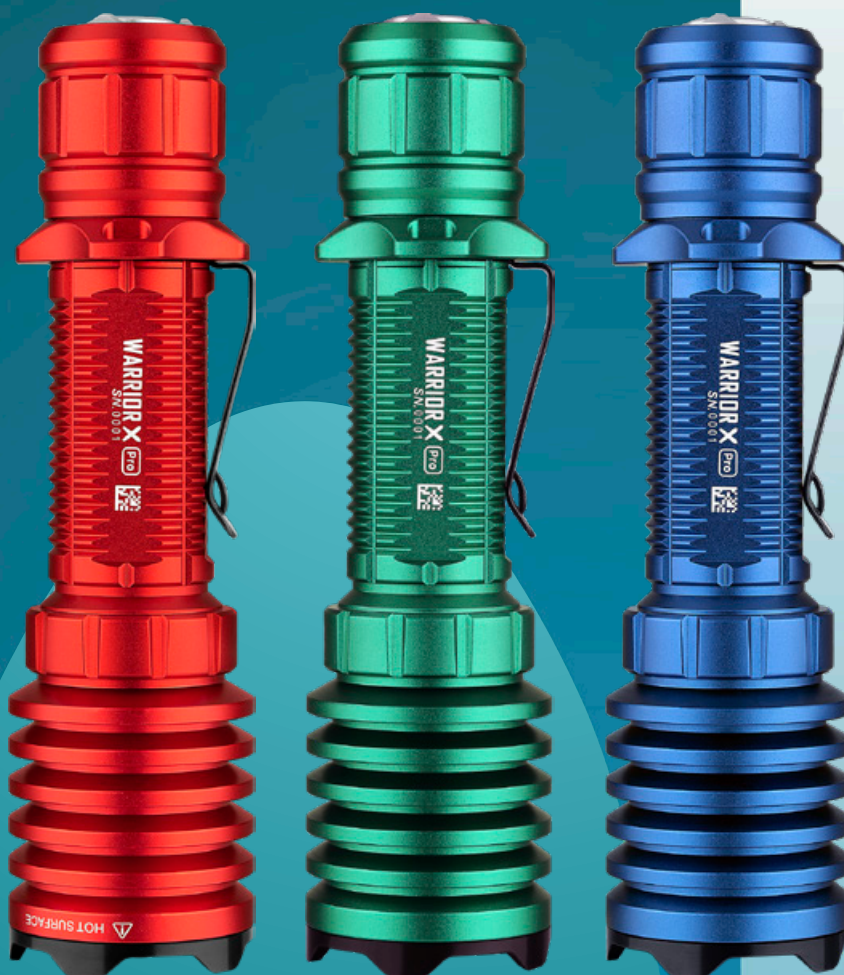

Warrior X Pro (LIMITED EDITION)

Superior Tactical Thrower

MAX OUTPUT	MAX RUNTIME	MAX THROW
2,100 lumens	8 hours	500 meters

▲
RED

▲
GREEN

▲
BLUE