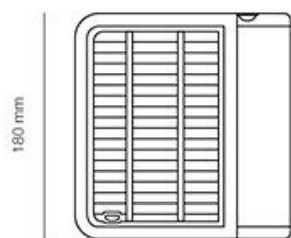

Green product
award

Eco-Friendly

Control wheel

Whisper quiet

Removable
water tank

Technical characteristics

180 mm

182 mm

Coverage Area	Up to 3 m ² / Up to 33 ft ²
Power Consumption	10 W
Cooling Power	100 W - 350 W / 340 -1190 BTU/hr
Volumetric Flow Rate	49.1 cfm
Noise Level	25-45 dB
Size	182 x 180 x 180 mm / 7.16 x 7.08 x 7.08 inch
Net Weight	1270 g
Water Tank Capacity	1000 ml
Water Refill Cycle	every 3 - 8 hours
Evaporative cartridge life expectancy	3 - 6 months
Color	○ ●
Energy Efficiency Ratio (EER)	21-37
Power Supply	Micro USB (5V, 2A)
Supplied Accessories	Cartridge, Power cord, Power adapter