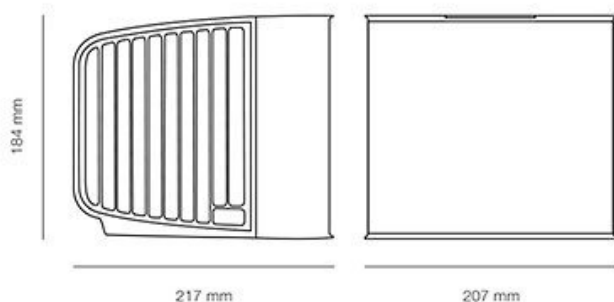

## Technical characteristics

Coverage Area	Up to 3 m <sup>2</sup> / Up to 33 ft <sup>2</sup>
Power Consumption	12 W
Cooling Power	100 W - 400 W / 340 -1360 BTU/hr
Volumetric Flow Rate	55.1 cfm
Noise Level	25-40 dB
Size	207 x 217 x 184 mm / 8.14 x 8.54 x 7.24 inch
Net Weight	1820 g
Water Tank Capacity	1300 ml
Water Refill Cycle	every 4 - 9 hours
Evaporative cartridge life expectancy	3 - 6 months
Color	○ ● ●
Energy Efficiency Ratio (EER)	21-37
Power Supply	USB Type-C (5V, 2.5A)
Supplied Accessories	Cartridge, Power cord, Power adapter
Wi-Fi connection	✓
Smart Home	✓