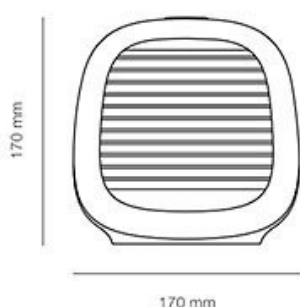

Ice-blue LED light

Enhanced leakage-proof system

Award-winning design

Eco-Friendly

One button control

Whisper quiet

Weight only 26oz (750g)

## Technical characteristics

Coverage Area	Up to 2.5 m <sup>2</sup> / Up to 27 ft <sup>2</sup>
Power Consumption	7.5 W
Cooling Power	100 W - 350 W / 340 -1190 BTU/hr
Volumetric Flow Rate	49,1 cfm
Noise Level	Up to 50 dB
Size	172 x 170 x 170 mm / 6.77 x 6.69 x 6.69 inch
Net Weight	750 g
Water Tank Capacity	800 ml
Water Refill Cycle	every 3-8 hours
Evaporative cartridge life expectancy	3 - 6 months
Color	<input type="radio"/> <input checked="" type="radio"/>
Energy Efficiency Ratio (EER)	21-37
Power Supply	USB Type-C (5V, 2A)
Supplied Accessories	Cartridge, power cord, funnel