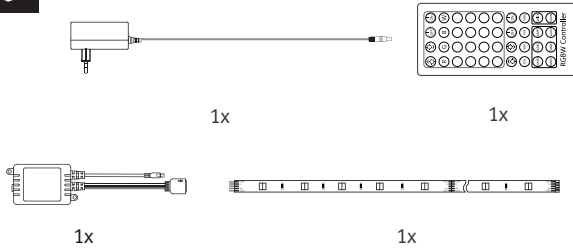

798.82
798.83

PLIR 06/20

A

798.80 Driver: 24VA
798.81 Driver: 36VA

798.80: 1,5m
798.81: 3m
798.82: 1m
798.83: 2,5m

B

C

D

expandable

Driver 24VA → max.3m
Driver 36VA → max.5m

IP20

IP44

Water Protection
Art.-Nr.: 702.47