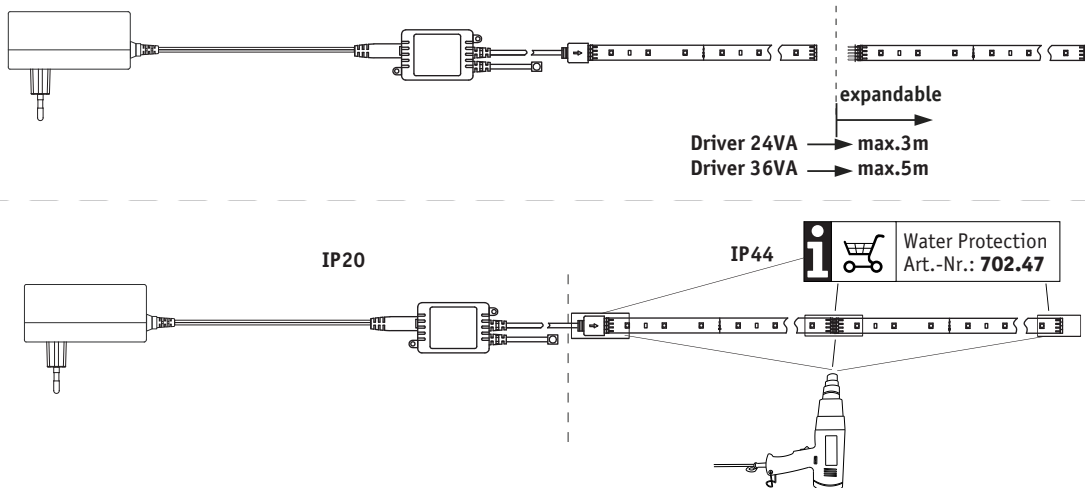

798.82
798.83

PLIR 06/20

A

798.80 Driver: 24VA
798.81 Driver: 36VA

798.80: 1,5m
798.81: 3m
798.82: 1m
798.83: 2,5m

B

C

D

expandable

Driver 24VA → max.3m
Driver 36VA → max.5m

IP20

IP44

Water Protection
Art.-Nr.: 702.47