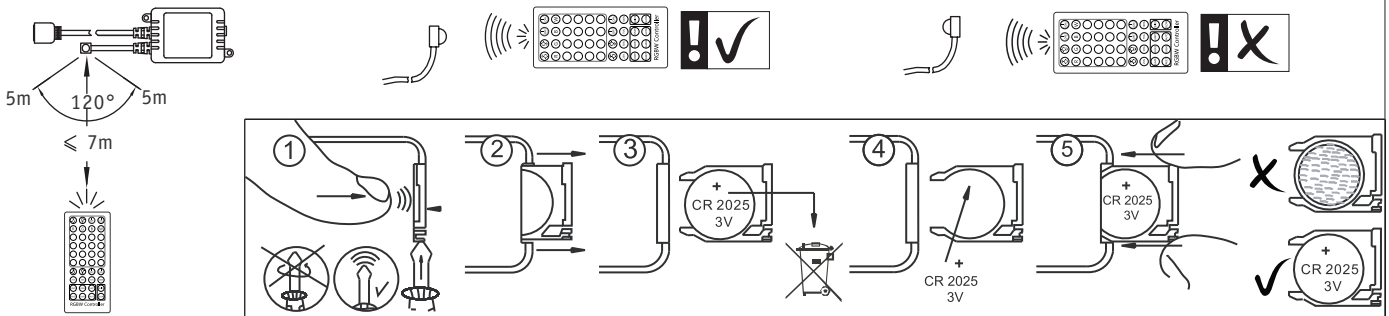

798.82
798.83

PLIR 06/20

A

798.80 Driver: 24VA
798.81 Driver: 36VA

798.80: 1,5m
798.81: 3m
798.82: 1m
798.83: 2,5m

B

C

D

expandable

Driver 24VA → max.3m
Driver 36VA → max.5m

IP20

IP44

Water Protection
Art.-Nr.: 702.47