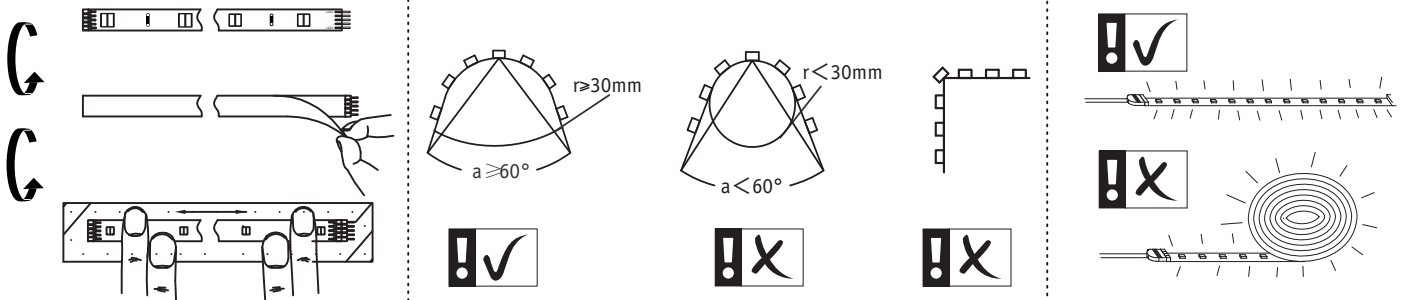

798.82
798.83

PLIR 06/20

A

798.80 Driver: 24VA
798.81 Driver: 36VA

798.80: 1,5m
798.81: 3m
798.82: 1m
798.83: 2,5m

B

C

D

expandable

Driver 24VA → max.3m
Driver 36VA → max.5m

IP20

IP44

Water Protection
Art.-Nr.: 702.47