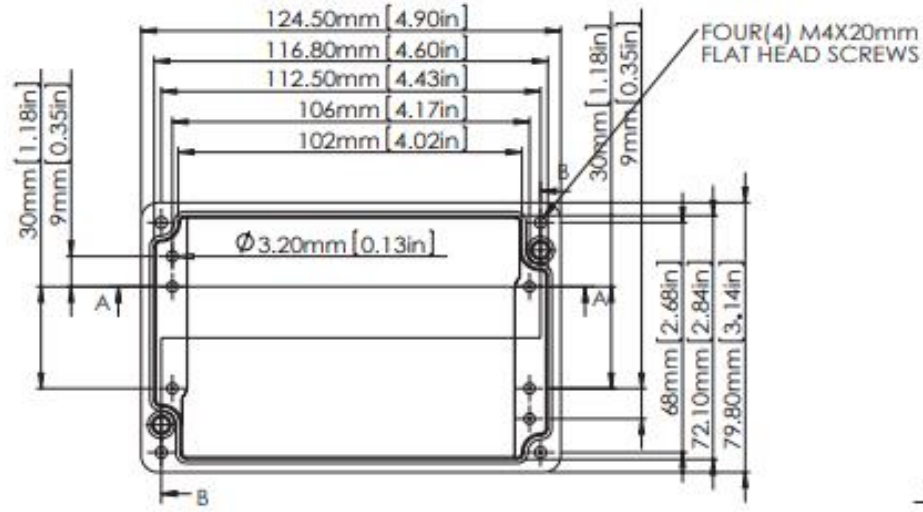

G108

FOUR(4) M4X20mm
FLAT HEAD SCREWS