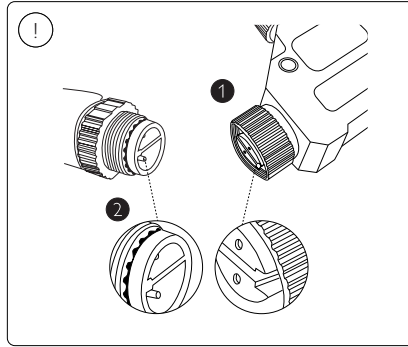

Sample set up, add up the wattage of the lights

$$8W + 8W + 8W + 16W = 40W$$

Choose your power supply unit (PSU)

40W PSU: Connect up to 40W of lights and 35 m of cable

100W PSU: Connect up to 100W of lights and 30 m of cable