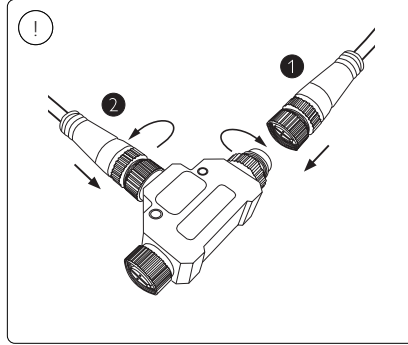

User manual
 Benutzerhandbuch
 Notice d'emploi
 Manual de usuario
 Manual do usuário
 Manuale d'uso

Sample set up, add up the wattage of the lights

$$8W + 8W + 8W + 16W = 40W$$

Choose your power supply unit (PSU)

40W PSU: Connect up to 40W of lights and 35 m of cable

100W PSU: Connect up to 100W of lights and 30 m of cable

Signify
 I.B.R.S. / C.C.R.I. Numéro 10461
 5600 VB Eindhoven,
 the Netherlands
 ☎00800-74454775