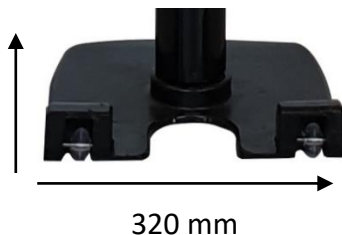

TECHNICAL SHEET

RXLO1100ROBK - CHROMED GUIDING POST STRAP 10M

Tear-proof strap
Width of 10 cm

Range : WELCOME

Code HSS: 7326909890

REF	Ø Basa (mm)	Height (mm)	Ø Tube (mm)	weight (kg)
RXLO1100ROBK	310x320	1110	80	11,10

- **Made of** chrome
- **Color** : red with black strap

Specifications :

- 10M strap/ 10 cm width
- Heavy base with wheels to easily move the pole
- Strap has an integrated braking system, automatic rewind
- Strap is tear-proof and the case is waterproof
- Outdoor use
- Various accessories: A4 panel (ref:RSA4PN), A3 poster holder (ref:RSA3ROT) etc

310 mm

320 mm

Example of accessories