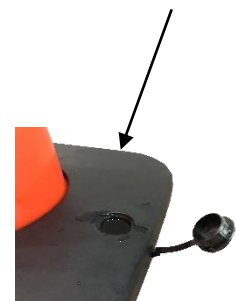

Specifications :

- Flexible cone with reflective strips class 2
- Ideal for outdoor use thanks to the waterproof housing
- Strap 2 m long by 5 cm long
- Ballast base to stabilize the cone (RCBASEVD)

RCBASEVD (vide)