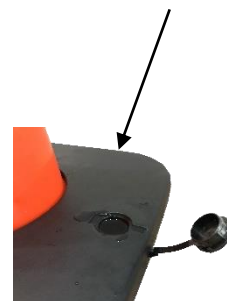

Specifications :

- Flexible cone with reflective strips class 2
- Ideal for outdoor use thanks to the waterproof housing
- Strap 4 m long by 5 cm long
- Ballast base to stabilize the cone (RCBASEVD)

RCBASEVD (vide)