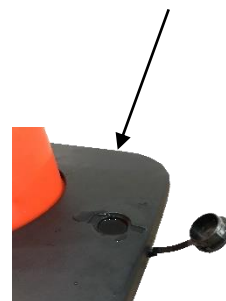

RCBASEVD (vide)

*Available at September 2020