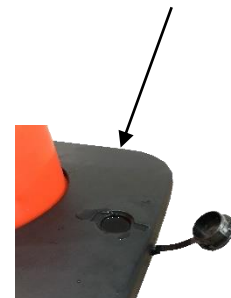

* Available in September 2020