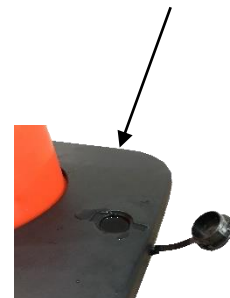

* Available in September 2020