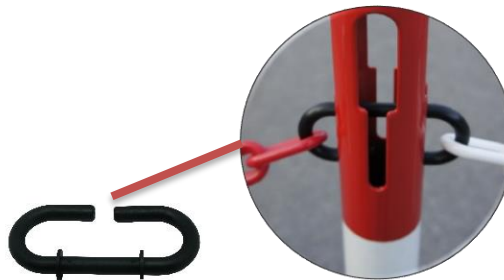

## BSA100AISI - inox post with fixed base

Range : SIGN

Code HSS: 7326909890

EAN : 3321360003287

REF	Ø Post (mm)	Ø Base (mm)	Height (mm)	Weight (kg)
BSA 100 AISI	50	330	1 000	9,0

- **Made of :** Stainless
- **Colors :** grey

### Specifications :

- Supplied with 2 hooks to hang chains
- Loaded base
- Can receive 4 chains
- Integrated display adaptor
- Chain and display in option

Display available as an option

Sign

Storage

Chain