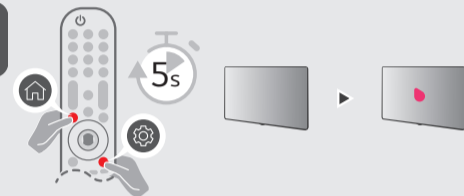

5

6

OPTICAL DIGITAL AUDIO OUT

LAN

Satellite IN

ANTENNA / CABLE IN

HDMI IN

HDMI IN eARC/ARC

COMMON INTERFACE

USB IN

	A	B	C	D	E	F	F-G
	(mm)					(kg)	
50UP75003LF 50UP75006LF 50UP75009LF	1130	719	235	663	86.3	11.4	11.3
50UP76006LC 50UP76506LD	1130	722	231	663	86.3	11.5	11.3
55UP75003LF 55UP75006LF 55UP75009LF	1244	783	235	726	87.1	14.4	14.3
55UP76006LC 55UP76506LD	1244	786	231	726	87.1	14.5	14.3
65UP75003LF 65UP75006LF 65UP75009LF	1463	910	255	850	87.8	21.5	21.3
65UP76006LC 65UP76506LD	1463	914	269	850	87.8	21.6	21.3
70UP75006LC	1578	984	299	913	91.1	31.4	30.7
Power requirement				AC 100-240 V ~ 50 / 60 Hz			