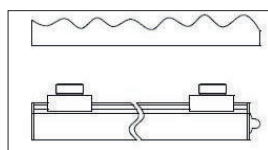

Manual | Bedienungsanleitung

LED strip Phaesun USB Tube

360256, 360257 • DE/EN • 09/2020

Please read the assembly instructions before proceeding!

These small LED lights are an ideal, very light and small travel companion, not only as a reading aid, but even illuminate an entire room. They can be powered by any Powerbank or USB power supply. With the controller integrated in the USB cable, the USB Tube can be switched, dimmed in 20% steps and three light colours can be set.

- | | | |
|----------|--|--|
| 1 | Snap in the magnetic holder on the back | Magnetische Halterung auf der Rückseite |
| 2 | 5 brightness Levels adjustable | 5 Helligkeitsstufen einstellbar |
| 3 | ON / OFF switch | EIN / AUS Schalter |
| 4 | 3 light colours adjustable (warm / neutral / cold white) | 3 Lichtfarben einstellbar (warm / neutral / kalt weiß) |

Entsorgungshinweis:

LED-Tube nicht im Hausmüll entsorgen.

Technical Data	Technische Daten	Units Einheiten	USB Tube 3	USB Tube 7
System voltage	Systemspannung	V	5	
voltage	Spannung	V	4,7...5,3	4,7...5,3
power energy consumption	Leistung Energieverbrauch	W kWh/1000h	3,5	7,0
dimmbable flux	dimmbare Lichtstärke	lm	350 / 280 / 210 / 140 / 70	700 / 560 / 420 / 280 / 140
max. current	max. Strom	mA	700	1400
colour temperature	Farbtemperatur		ww / nw / cw	
		K	3000 / 4000 / 6000	
Lifetime	Lebensdauer	h	30000	
cable length	Kabellänge	mm	1580	
connector	Stecker		USB-A	
Beam angle	Abstrahlwinkel		160°	
Ingress Protection	IP-Schutz		IP30	
ambient temperature	Umgebungstemperatur	°C	-25...55°C	
dimension	Abmessung	mm	220 x 22 x 18	400 x 22 x 18
weight	Gewicht	gr	70	91
total number of LED	Gesamtzahl der LEDs		36	72
as bright as incandescent	Helligkeit einer Glühbirne	W	44 W	88 W
as bright as fluorescent	Helligkeit einer Fluoreszenz	W	7 W	14 W
Art. No.	Art. Nr.		360256	360257