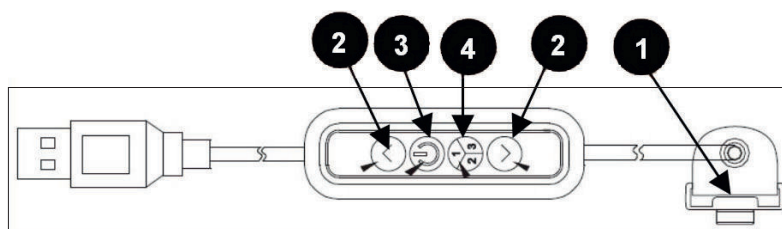

Manual | Bedienungsanleitung

LED strip Phaesun USB Tube

360256, 360257 • DE/EN • 09/2020

Please read the assembly instructions before proceeding!

These small LED lights are an ideal, very light and small travel companion, not only as a reading aid, but even illuminate an entire room. They can be powered by any Powerbank or USB power supply. With the controller integrated in the USB cable, the USB Tube can be switched, dimmed in 20% steps and three light colours can be set.

- | | | |
|----------|--|--|
| 1 | Snap in the magnetic holder on the back | Magnetische Halterung auf der Rückseite |
| 2 | 5 brightness Levels adjustable | 5 Helligkeitsstufen einstellbar |
| 3 | ON / OFF switch | EIN / AUS Schalter |
| 4 | 3 light colours adjustable (warm / neutral / cold white) | 3 Lichtfarben einstellbar (warm / neutral / kalt weiß) |

Entsorgungshinweis:

LED-Tube nicht im Hausmüll entsorgen.

Technical Data	Technische Daten	Units Einheiten	USB Tube 3	USB Tube 7
System voltage	Systemspannung	V	5	
voltage	Spannung	V	4,7...5,3	4,7...5,3
power energy consumption	Leistung Energieverbrauch	W kWh/1000h	3,5	7,0
dimmbable flux	dimmbare Lichtstärke	lm	350 / 280 / 210 / 140 / 70	700 / 560 / 420 / 280 / 140
max. current	max. Strom	mA	700	1400
colour temperature	Farbtemperatur		ww / nw / cw	
		K	3000 / 4000 / 6000	
Lifetime	Lebensdauer	h	30000	
cable length	Kabellänge	mm	1580	
connector	Stecker		USB-A	
Beam angle	Abstrahlwinkel		160°	
Ingress Protection	IP-Schutz		IP30	
ambient temperature	Umgebungstemperatur	°C	-25...55°C	
dimension	Abmessung	mm	220 x 22 x 18	400 x 22 x 18
weight	Gewicht	gr	70	91
total number of LED	Gesamtzahl der LEDs		36	72
as bright as incandescent	Helligkeit einer Glühbirne	W	44 W	88 W
as bright as fluorescent	Helligkeit einer Fluoreszenz	W	7 W	14 W
Art. No.	Art. Nr.		360256	360257