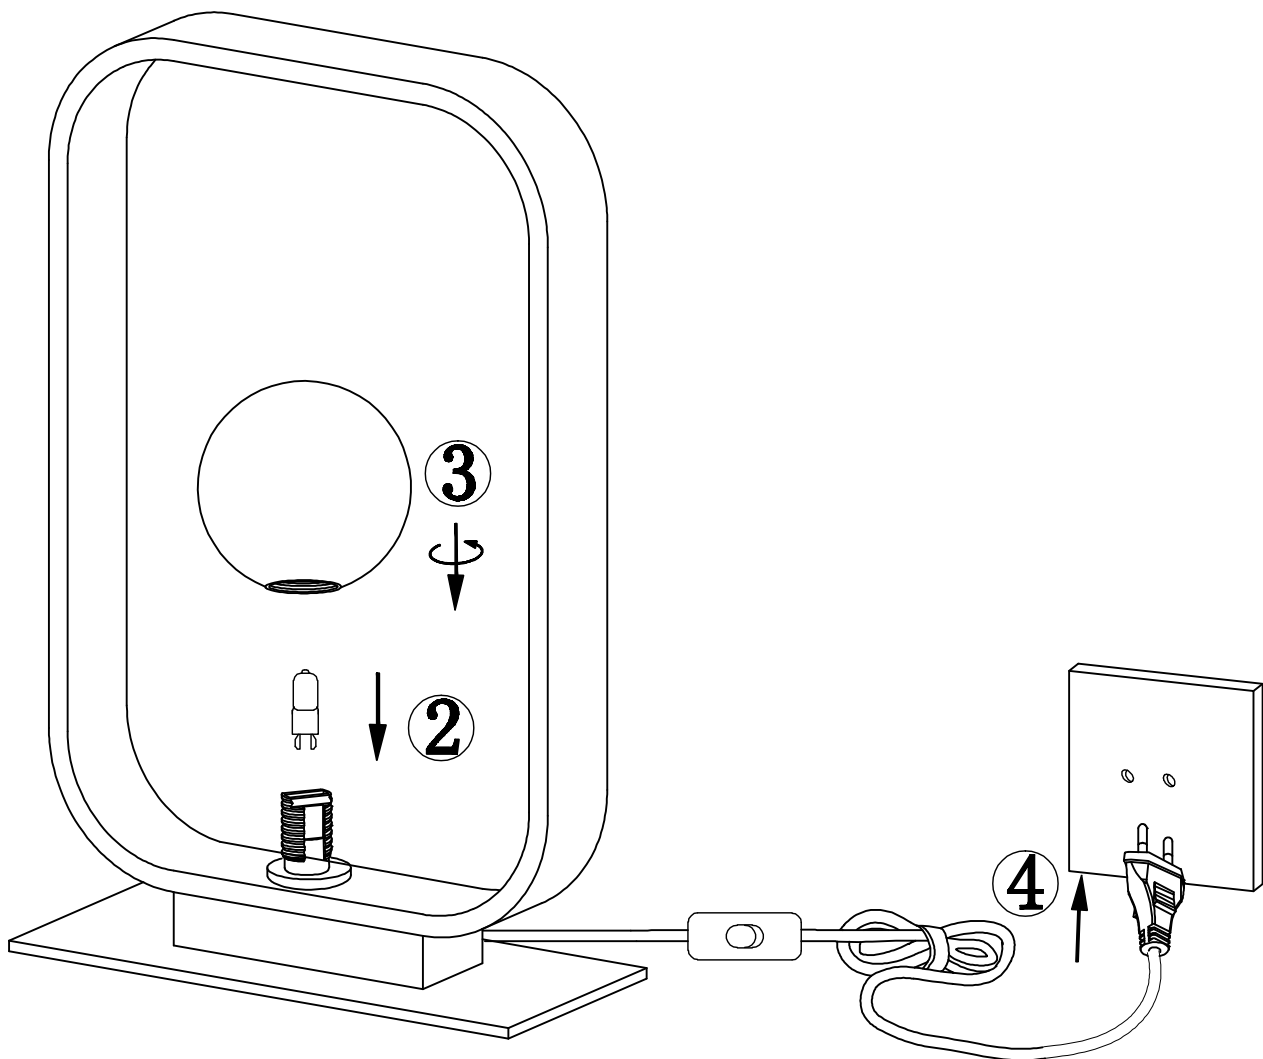

I-ROXY-L1

Fan Europe Lighting S.r.l.
Via Nuova Poggioreale 45A 80143 Napoli, Italy
www.faneurope.it