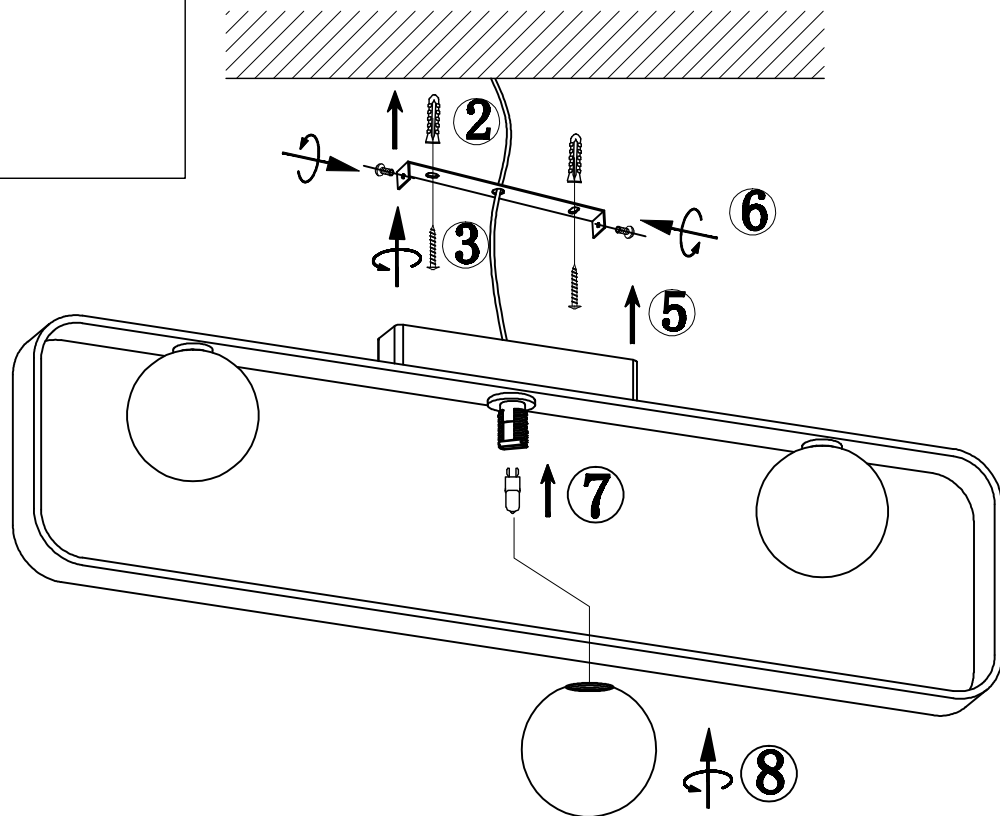

LUCE
ambiente

Design

I-ROXY-PL3

Fan Europe Lighting S.r.l.
Via Nuova Poggioreale 45A 80143 Napoli, Italy
www.faneurope.it