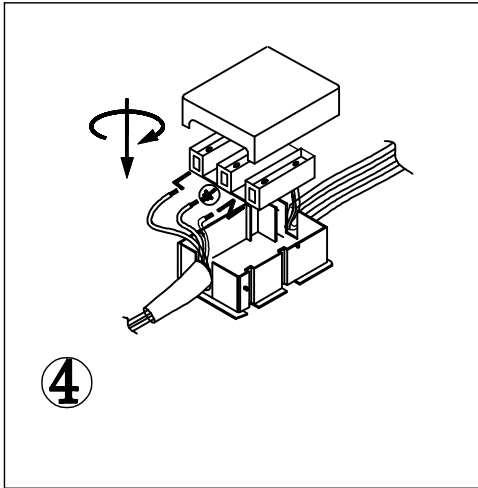

LUCE
ambiente

Design

I-ROXY-PL3

Fan Europe Lighting S.r.l.
Via Nuova Poggioreale 45A 80143 Napoli, Italy
www.faneurope.it