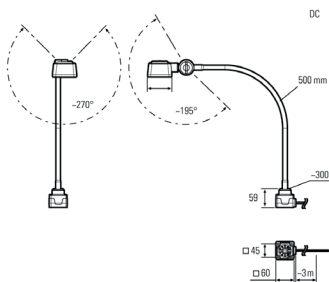

Material Gehäuse: Aluminium (pulverlackiert)

Länge Flexarm [A]: 500 mm

Befestigung: Anschraubsockel

Gewicht: 800 g

Bruttogewicht: 1400 g

Risikogruppe: freie Gruppe

Befestigungszubehör: Magnethalterung optional

LED Arbeitsplatzleuchte
LED workplace luminaire

CENALED SPOT DC, Flexarm

Item number:	121012-01
EAN:	4260556623719
Customs tariff number:	94054099

Order number:	121012-01
Model:	CENALED SPOT
Type:	LED workplace luminaire with gooseneck
Illuminant:	High Power LED
Power consumption:	~8,5 W
Lamp luminous flux:	1120 lm
Lamp luminous efficiency:	134 lm/W
Light distribution:	direct
Light colour:	neutral white (5000K)
Connected load:	24V DC \pm 10%
Power supply:	-
Connection (connector):	connection cable 3m, flexible, two open cable ends
Degree of protection:	IP67
Class of protection:	III
Beam angle (optics):	30°
Operating temperature:	-10... +50 °C
Colour rendering (Ra):	> 80
Lamps lifetime:	> 60,000 h
Housing material:	aluminium (powder finished)
Length Flexarm [A]:	500 mm
Mounting:	screw-on base
Weight (net):	800 g
Gross weight:	1400 g
Risk group (DIN EN 62471):	free group
Mounting accessories:	magnet holder plate optional
Dimmable:	yes, via push button at the luminaire head, ON/OFF and dimming
Made in:	Germany
Feature:	universal workplace luminaire with high protection degree