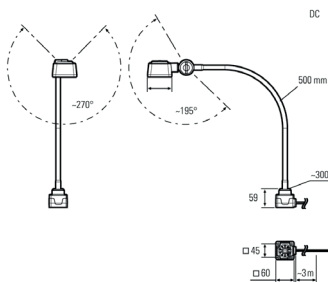

Lampenlebensdauer in Betriebsstunden (L80/B10)