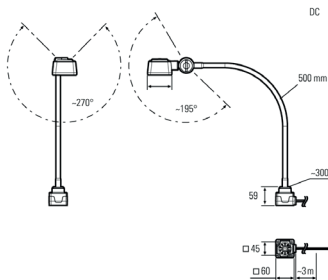

Lampenlebensdauer in Betriebsstunden (L80/B10)