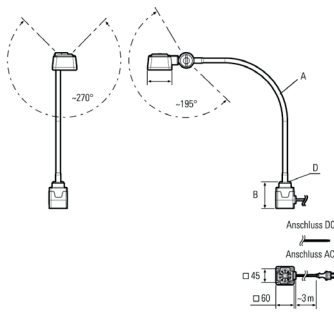

Lampenlebensdauer in Betriebsstunden (L80/B10)