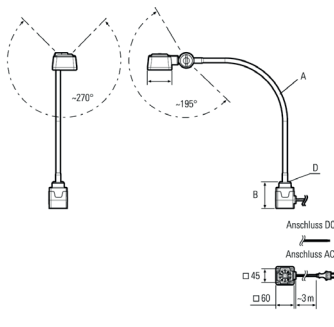

Lampenlebensdauer in Betriebsstunden (L80/B10)

LED Arbeitsplatzleuchte
LED workplace luminaire

CENALED SPOT AC, Gelenkarm (adjustable arm)

Item number:	121012-12
EAN:	4260556623757
Customs tariff number:	94054099

Order number:	121012-02
Model:	CENALED SPOT
Type:	LED workplace luminaire with adjustable arm
Illuminant:	High Power LED
Power consumption:	~9 W
Lamp luminous flux:	1120 lm
Lamp luminous efficiency:	134 lm/W
Light distribution:	direct
Light colour:	neutral white (5000K)
Connected load:	100-305V AC \pm 10%, 50-60 Hz
Power supply:	inbuilt
Connection (connector):	connection cable 3 m with SCHUKO plug CEE 7/7
Degree of protection:	IP65
Class of protection:	I
Beam angle (optics):	30°
Operating temperature:	-10... +50 °C
Colour rendering (Ra):	> 80
Lamps lifetime:	> 60,000 h
Housing material:	aluminium (powder finished)
Cover material:	ESG 3,8 mm, shatterproof
Length adjustable arms [A]:	350 mm / 400 mm
Weight (net):	1400 g
Gross weight:	2600 g
Risk group (DIN EN 62471):	free group
Mounting accessories:	magnet holder plate optional
Dimmable:	yes, via push button at the luminaire head, ON/OFF and dimming
Made in:	Germany
Feature:	universal workplace luminaire with adjustable arm and high protection degree