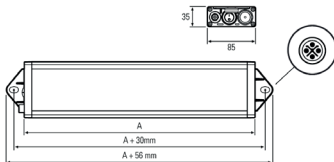

Order number:	110914-41
Model:	UNILED SL
Type:	LED system luminaire and workplace lighting
Illuminant:	SMD LED
Power consumption:	~8,5 W
Lamp luminous flux:	1030 lm
Lamp luminous efficiency:	127 lm/W
Light distribution:	direct
Light colour:	daylight white (5200 - 5700K)
Connected load:	220-240V AC ± 10%, 50-60 Hz
Power supply:	inbuilt
Connection (connector):	M12 S-type encoded
Degree of protection:	IP50
Class of protection:	I
Glare-free	micro prisms
Beam angle (optics):	100°
Operating temperature:	-10... +60 °C
Colour rendering (Ra):	> 80
Lamps lifetime:	> 50,000 h
Housing material:	aluminium
Cover material:	micro prisms cover
Height [B] x Width [C]:	35 mm x 85 mm
Length [A]:	295 mm / 325 mm
Weight (net):	550 g
Gross weight:	900 g
Risk group (DIN EN 62471):	group 1
Mounting accessories:	optional
Dimmable:	via optional accessory
Marking:	CE
Made in:	Germany
Feature:	high light diffusion, universally applicable