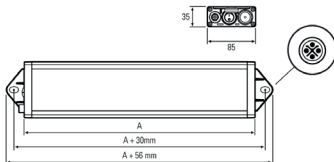

<b>Order number:</b>	110914-44
<b>Model:</b>	UNILED SL
<b>Type:</b>	LED system luminaire and workplace lighting
<b>Illuminant:</b>	SMD LED
<b>Power consumption:</b>	~51 W
<b>Lamp luminous flux:</b>	6180 lm
<b>Lamp luminous efficiency:</b>	127 lm/W
<b>Light distribution:</b>	direct
<b>Light colour:</b>	daylight white (5200 - 5700K)
<b>Connected load:</b>	220-240V AC ± 10%, 50-60 Hz
<b>Power supply:</b>	inbuilt
<b>Connection (connector):</b>	M12 S-type encoded
<b>Degree of protection:</b>	IP50
<b>Class of protection:</b>	I
<b>Glare-free</b>	micro prisms
<b>Beam angle (optics):</b>	100°
<b>Operating temperature:</b>	-10... +60 °C
<b>Colour rendering (Ra):</b>	> 80
<b>Lamps lifetime:</b>	> 50,000 h
<b>Housing material:</b>	aluminium
<b>Cover material:</b>	micro prisms cover
<b>Height [B] x Width [C]:</b>	35 mm x 85 mm
<b>Length [A]:</b>	1545 mm / 1575 mm
<b>Weight (net):</b>	2450 g
<b>Gross weight:</b>	3650 g
<b>Risk group (DIN EN 62471):</b>	group 1
<b>Mounting accessories:</b>	optional
<b>Dimmable:</b>	via optional accessory
<b>Marking:</b>	CE
<b>Made in:</b>	Germany
<b>Feature:</b>	high light diffusion, universally applicable