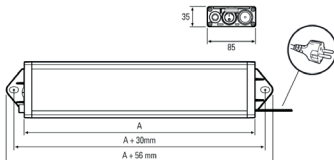

UNILED SL AC, 1045 mm, 220-240V AC, SCHUKO, Abdeckung Mikroprismen

Artikel-Nr.:	110914-63
EAN:	4260556623559
Zolltarifnr.:	94054099

Bestellnr.:	110914-63
Modell:	UNILED SL
Bauform:	LED System- und Arbeitsplatzleuchte
Leuchtmittel:	SMD LED
Lampenleistung:	~34 W
Lampenlichtstrom:	5120 lm
Lampenlichtausbeute:	127 lm/W
Lichtverteilung:	direkt
Lichtfarbe:	Tageslichtweiß (5200 - 5700K)
Anschlusswert Leuchte:	220-240V AC ± 10%, 50-60 Hz
Betriebsgerät:	integriert
Anschluss Leuchte:	SCHUKO + 3m Leitung
Schutzart:	IP50
Schutzklasse:	I
Entblendung:	Mikroprismen
Abstrahlwinkel:	100°
Betriebstemperatur:	-10... +60 °C
Farbwiedergabe (Ra):	> 80
Lampenlebensdauer:	> 50.000 h
Material Gehäuse:	Aluminium
Material Abdeckung:	Kunststoff Mikroprismen
Höhe [B] x Breite [C]:	35 mm x 85 mm
Länge [A]:	1045 mm / 1075 mm
Gewicht:	1700 g
Bruttogewicht:	2550 g
Risikogruppe:	Gruppe 1
Befestigungszubehör:	optional
Dimmbar:	optional über Zubehör
Kennzeichnung:	CE
Gefertigt in:	Deutschland
Besonderheit:	Hohe Lichtstreuung, universell einsetzbar