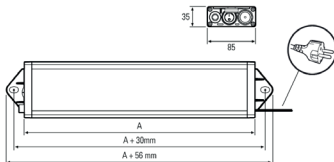

Order number:	110914-63
Model:	UNILED SL
Type:	LED system luminaire and workplace lighting
Illuminant:	SMD LED
Power consumption:	~34 W
Lamp luminous flux:	5120 lm
Lamp luminous efficiency:	127 lm/W
Light distribution:	direct
Light colour:	daylight white (5200 - 5700K)
Connected load:	220-240V AC ± 10%, 50-60 Hz
Power supply:	inbuilt
Connection (connector):	connection cable 3 m with angled SCHUKO plug
Degree of protection:	IP50
Class of protection:	I
Glare-free	micro prisms
Beam angle (optics):	100°
Operating temperature:	-10... +60 °C
Colour rendering (Ra):	> 80
Lamps lifetime:	> 50,000 h
Housing material:	aluminium
Cover material:	micro prisms cover
Height [B] x Width [C]:	35 mm x 85 mm
Length [A]:	1045 mm / 1075 mm
Weight (net):	1700 g
Gross weight:	2550 g
Risk group (DIN EN 62471):	group 1
Mounting accessories:	optional
Dimmable:	via optional accessory
Marking:	CE
Made in:	Germany
Feature:	high light diffusion, universally applicable