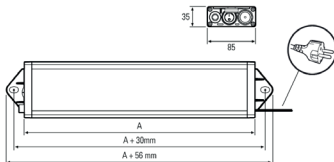

Order number:	110914-64
Model:	UNILED SL
Type:	LED system luminaire and workplace lighting
Illuminant:	SMD LED
Power consumption:	~51 W
Lamp luminous flux:	6180 lm
Lamp luminous efficiency:	127 lm/W
Light distribution:	direct
Light colour:	daylight white (5200 - 5700K)
Connected load:	220-240V AC ± 10%, 50-60 Hz
Power supply:	inbuilt
Connection (connector):	connection cable 3 m with angled SCHUKO plug
Degree of protection:	IP50
Class of protection:	I
Glare-free	micro prisms
Beam angle (optics):	100°
Operating temperature:	-10... +60 °C
Colour rendering (Ra):	> 80
Lamps lifetime:	> 50,000 h
Housing material:	aluminium
Cover material:	micro prisms cover
Height [B] x Width [C]:	35 mm x 85 mm
Length [A]:	1545 mm / 1575 mm
Weight (net):	2500 g
Gross weight:	3700 g
Risk group (DIN EN 62471):	group 1
Mounting accessories:	optional
Dimmable:	via optional accessory
Marking:	CE
Made in:	Germany
Feature:	high light diffusion, universally applicable