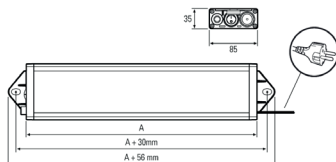

UNILED SL AC, 1545 mm, 220-240V AC, SCHUKO, Abdeckung Mikroprismen

Artikel-Nr.:	110914-64
EAN:	4260556623566
Zolltarifnr.:	94054099
Bestellnr.:	110914-64
Modell:	UNILED SL
Bauform:	LED System- und Arbeitsplatzleuchte
Leuchtmittel:	SMD LED
Lampenleistung:	~51 W
Lampenlichtstrom:	6180 lm
Lampenlichtausbeute:	127 lm/W
Lichtverteilung:	direkt
Lichtfarbe:	Tageslichtweiß (5200 - 5700K)
Anschlusswert Leuchte:	220-240V AC ± 10%, 50-60 Hz
Betriebsgerät:	integriert
Anschluss Leuchte:	SCHUKO + 3m Leitung
Schutzart:	IP50
Schutzklasse:	I
Entblendung:	Mikroprismen
Abstrahlwinkel:	100°
Betriebstemperatur:	-10... +60 °C
Farbwiedergabe (Ra):	> 80
Lampenlebensdauer:	> 50.000 h
Material Gehäuse:	Aluminium
Material Abdeckung:	Kunststoff Mikroprismen
Höhe [B] x Breite [C]:	35 mm x 85 mm
Länge [A]:	1545 mm / 1575 mm
Gewicht:	2500 g
Bruttogewicht:	3700 g
Risikogruppe:	Gruppe 1
Befestigungszubehör:	optional
Dimmbar:	optional über Zubehör
Kennzeichnung:	CE
Gefertigt in:	Deutschland
Besonderheit:	Hohe Lichtstreuung, universell einsetzbar