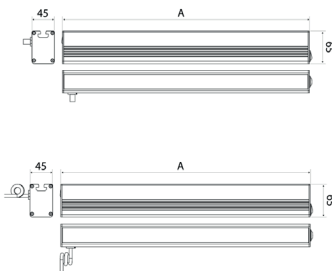

**PROFILED DC, 500 mm, with dimmer
micro prisms cover, 24V DC**

Item number:	150314-02
EAN:	4260556623818
Customs tariff number:	94054099

Order number:	150314-02
Model:	PROFILED
Type:	profiled luminaire with t-slot backsided
Illuminant:	SMD LED
Power consumption:	~11 W
Lamp luminous flux:	1575 lm
Lamp luminous efficiency:	145 lm/W
Light distribution:	direct
Light colour:	daylight white (5200 - 5700K)
Connected load:	24V DC ± 10%
Connection (connector):	M12 A-type encoded
Degree of protection:	IP40
Class of protection:	III
Glare-free	micro prisms
Beam angle (optics):	100°
Operating temperature:	-10... +60 °C
Colour rendering (Ra):	> 85
Lamps lifetime:	> 60,000 h
Housing material:	aluminium
Cover material:	plastics
Height [B] x Width [C]:	65 mm x 45 mm
Length [A]:	500 mm
Weight (net):	850 g
Gross weight:	1300 g
Risk group (DIN EN 62471):	free group
Mounting accessories:	optional
Dimmable:	internal dimmer control
Marking:	CE
Made in:	Germany

Feature: with dimming control, universally accepted as workbench lighting, system luminaire or industrial light