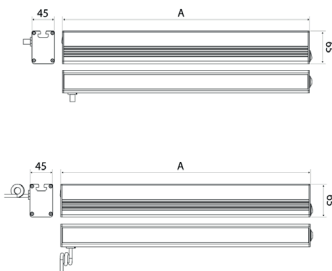

Order number:	150614-03
Model:	PROFILED
Type:	profiled luminaire with t-slot backsided
Illuminant:	SMD LED
Power consumption:	~27 W
Lamp luminous flux:	3150 lm
Lamp luminous efficiency:	145 lm/W
Light distribution:	direct
Light colour:	daylight white (5200 - 5700K)
Connected load:	220-240V AC ± 10%, 50-60 Hz
Power supply:	inbuilt
Connection (connector):	connection cable 3 m with angled SHUKO plug
Degree of protection:	IP40
Class of protection:	I
Glare-free	micro prisms
Beam angle (optics):	100°
Operating temperature:	-10... +45 °C
Colour rendering (Ra):	> 85
Lamps lifetime:	> 50,000 h
Housing material:	aluminium
Cover material:	plastics
Height [B] x Width [C]:	65 mm x 45 mm
Length [A]:	900 mm
Weight (net):	2200 g
Gross weight:	2750 g
Risk group (DIN EN 62471):	free group
Mounting accessories:	optional
Marking:	CE
Made in:	Germany
Feature:	universal luminaire