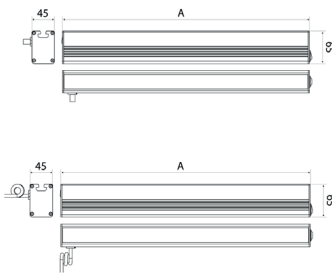

Order number:	150714-03
Model:	PROFILED
Type:	profiled luminaire with t-slot backsided
Illuminant:	SMD LED
Power consumption:	~29 W
Lamp luminous flux:	3465 lm
Lamp luminous efficiency:	145 lm/W
Light distribution:	direct
Light colour:	daylight white (5200 - 5700K)
Connected load:	220-240V AC ± 10%, 50-60 Hz
Power supply:	inbuilt
Connection (connector):	connection cable 3 m with angled SCHUKO plug
Degree of protection:	IP40
Class of protection:	I
Glare-free	micro prisms
Beam angle (optics):	100°
Operating temperature:	-10... +45 °C
Colour rendering (Ra):	> 85
Lamps lifetime:	> 50,000 h
Housing material:	aluminium
Cover material:	plastics
Height [B] x Width [C]:	65 mm x 45 mm
Length [A]:	1000 mm
Weight (net):	2400 g
Gross weight:	3050 g
Risk group (DIN EN 62471):	free group
Mounting accessories:	optional
Marking:	CE
Made in:	Germany
Feature:	universal luminaire