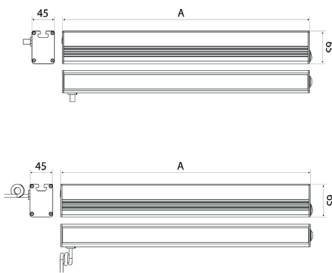

<b>Order number:</b>	150614-04
<b>Model:</b>	PROFILED
<b>Type:</b>	profiled luminaire with t-slot backsided
<b>Illuminant:</b>	SMD LED
<b>Power consumption:</b>	~27 W
<b>Lamp luminous flux:</b>	3150 lm
<b>Lamp luminous efficiency:</b>	145 lm/W
<b>Light distribution:</b>	direct
<b>Light colour:</b>	daylight white (5200 - 5700K)
<b>Connected load:</b>	220-240V AC ± 10%, 50-60 Hz
<b>Power supply:</b>	inbuilt
<b>Connection (connector):</b>	connection cable 3 m with angled SHUKO plug
<b>Degree of protection:</b>	IP40
<b>Class of protection:</b>	I
<b>Glare-free</b>	micro prisms
<b>Beam angle (optics):</b>	100°
<b>Operating temperature:</b>	-10... +45 °C
<b>Colour rendering (Ra):</b>	> 85
<b>Lamps lifetime:</b>	> 50,000 h
<b>Housing material:</b>	aluminium
<b>Cover material:</b>	plastics
<b>Height [B] x Width [C]:</b>	65 mm x 45 mm
<b>Length [A]:</b>	900 mm
<b>Weight (net):</b>	2200 g
<b>Gross weight:</b>	2750 g
<b>Risk group (DIN EN 62471):</b>	free group
<b>Mounting accessories:</b>	optional
<b>Dimmable:</b>	internal dimmer control
<b>Marking:</b>	CE
<b>Made in:</b>	Germany
<b>Feature:</b>	universal luminaire, dimmable