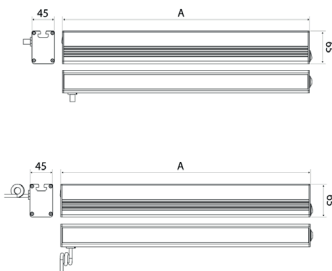

<b>Order number:</b>	150714-04
<b>Model:</b>	PROFILED
<b>Type:</b>	profiled luminaire with t-slot backsided
<b>Illuminant:</b>	SMD LED
<b>Power consumption:</b>	~29 W
<b>Lamp luminous flux:</b>	3465 lm
<b>Lamp luminous efficiency:</b>	145 lm/W
<b>Light distribution:</b>	direct
<b>Light colour:</b>	daylight white (5200 - 5700K)
<b>Connected load:</b>	220-240V AC ± 10%, 50-60 Hz
<b>Power supply:</b>	inbuilt
<b>Connection (connector):</b>	connection cable 3 m with angled SCHUKO plug
<b>Degree of protection:</b>	IP40
<b>Class of protection:</b>	I
<b>Glare-free</b>	micro prisms
<b>Beam angle (optics):</b>	100°
<b>Operating temperature:</b>	-10... +45 °C
<b>Colour rendering (Ra):</b>	> 85
<b>Lamps lifetime:</b>	> 50,000 h
<b>Housing material:</b>	aluminium
<b>Cover material:</b>	plastics
<b>Height [B] x Width [C]:</b>	65 mm x 45 mm
<b>Length [A]:</b>	1000 mm
<b>Weight (net):</b>	2400 g
<b>Gross weight:</b>	3050 g
<b>Risk group (DIN EN 62471):</b>	free group
<b>Mounting accessories:</b>	optional
<b>Dimmable:</b>	internal dimmer control
<b>Marking:</b>	CE
<b>Made in:</b>	Germany
<b>Feature:</b>	universal luminaire, dimmable