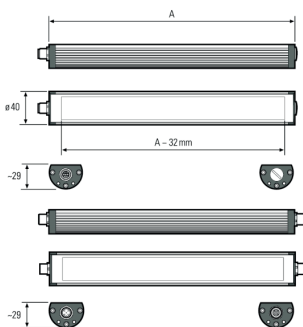

Lampenlebensdauer in Betriebsstunden (L80/B10)

LED Maschinenleuchte
LED machine luminaire

TUBELED_40 Element DC, 1040 mm, 24V DC

Item number:	119510-02
EAN:	4260556624389
Customs tariff number:	94054099

Order number:	119510-02
Model:	TUBELED_40 Element
Type:	LED surface-mounted luminaire
Illuminant:	SMD LED
Power consumption:	~24 W
Lamp luminous flux:	3780 lm
Lamp luminous efficiency:	145 lm/W
Light distribution:	direct
Light colour:	daylight white (5200 - 5700K)
Connected load:	24V DC \pm 10%
Connection (connector):	M12 A-type encoded
Degree of protection:	IP54
Class of protection:	III
Glare-free	diffuser sheet for scattered light, PMMA
Beam angle (optics):	100°
Operating temperature:	-30... +70 °C
Colour rendering (Ra):	> 85
Lamps lifetime:	> 60,000 h
Housing material:	aluminium, endcaps made of plastics
Cover material:	PMMA, frosted
Height [B] x Width [C]:	29 mm x 40 mm
Length [A]:	1040 mm
Weight (net):	1290 g
Gross weight:	1650 g
Risk group (DIN EN 62471):	free group
Marking:	CE
Mounting accessories:	optional
Dimmable:	via optional accessory
Made in:	Germany
Feature:	resistant to high temperatures