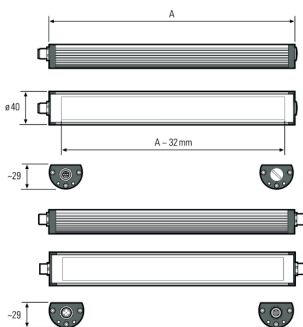

Lampenlebensdauer in Betriebsstunden (L80/B10)