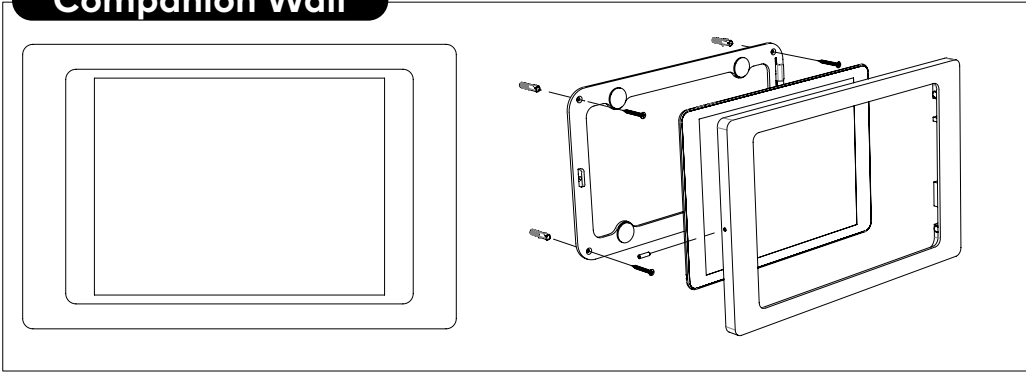

Companion Wall

4

5

1

4 x

1 x

1 x

1,5mm Allen key