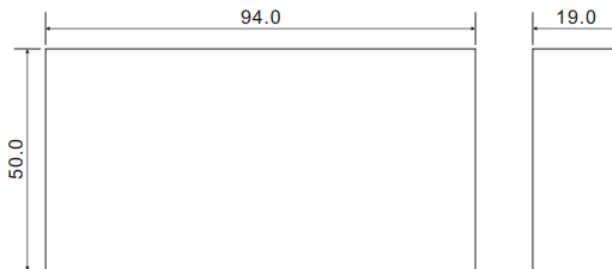

Data Sheet

Foam Rubber Block

Material	EVA
Hardness	40° shore A
Color	Black
Operating Temp.	-20 ~ 60°C
Operating Humidity	95%