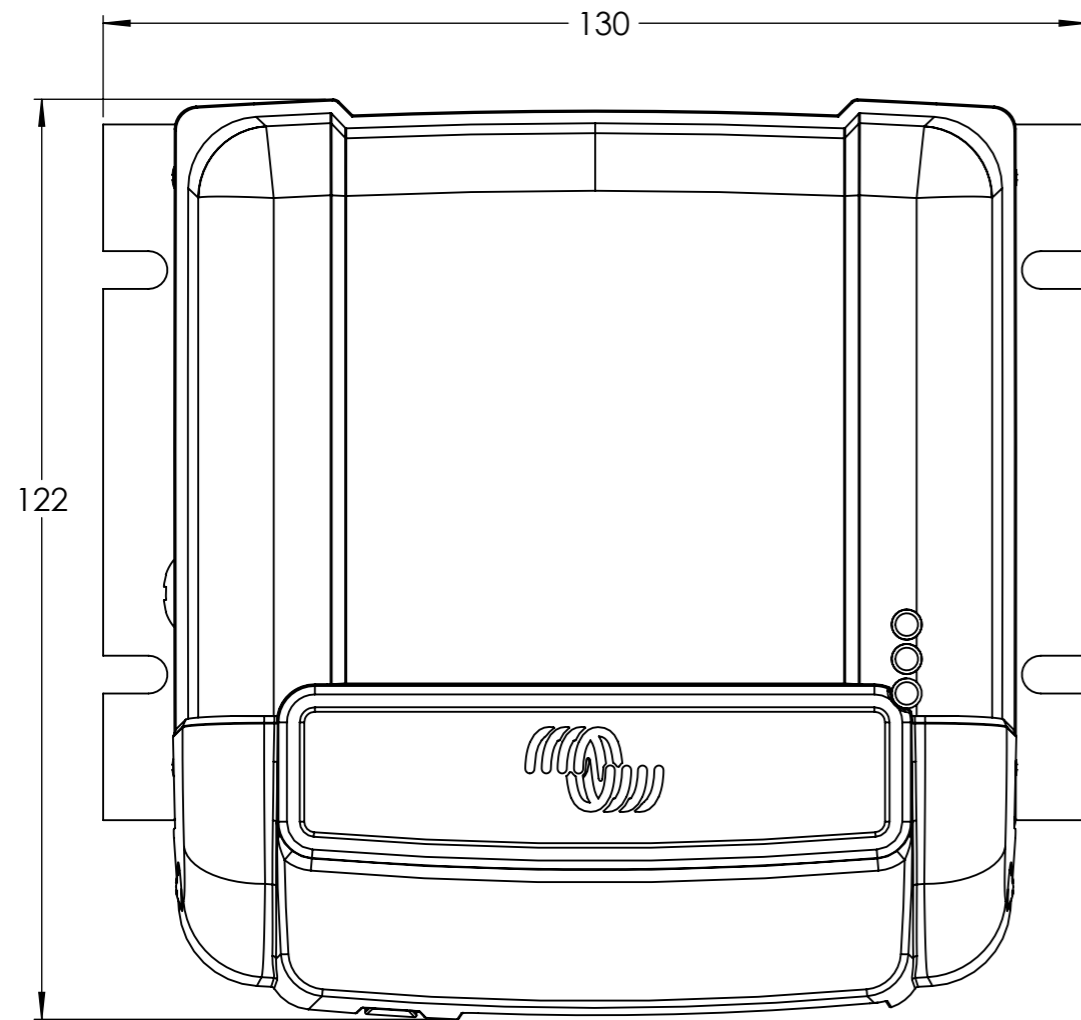

Dimension Drawing - MPPT WireBox-S

SCC950140000

MPPT WireBox-S 100-20

Dimensions in mm

victron energy
BLUE POWER