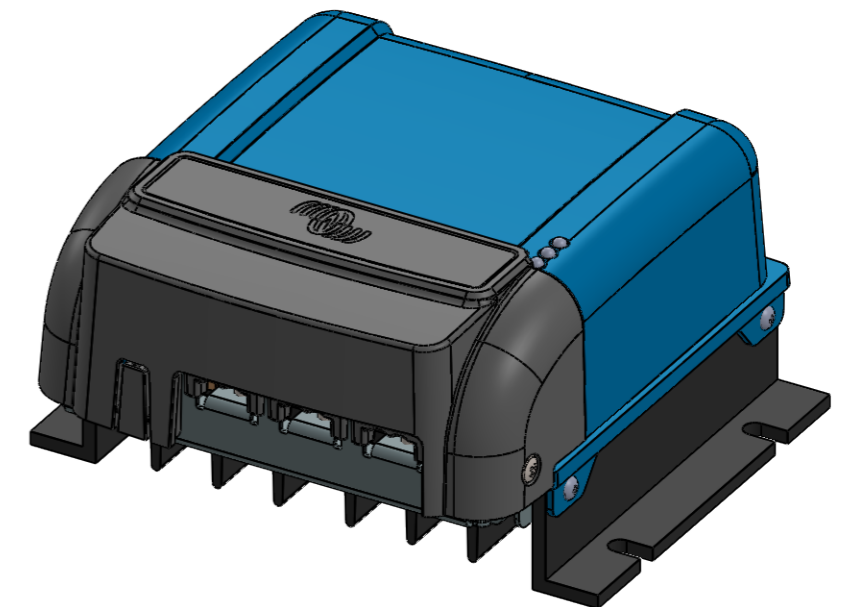

Dimension Drawing - MPPT WireBox-S

SCC950140000

MPPT WireBox-S 100-20

Dimensions in mm

victron energy
BLUE POWER