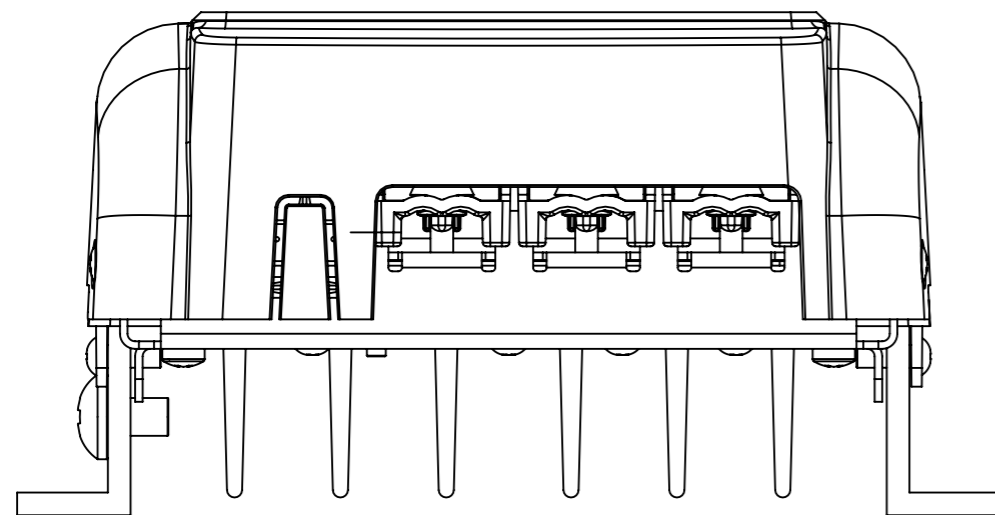

Dimension Drawing - MPPT WireBox-S

SCC950140000

MPPT WireBox-S 100-20

Dimensions in mm

victron energy
BLUE POWER