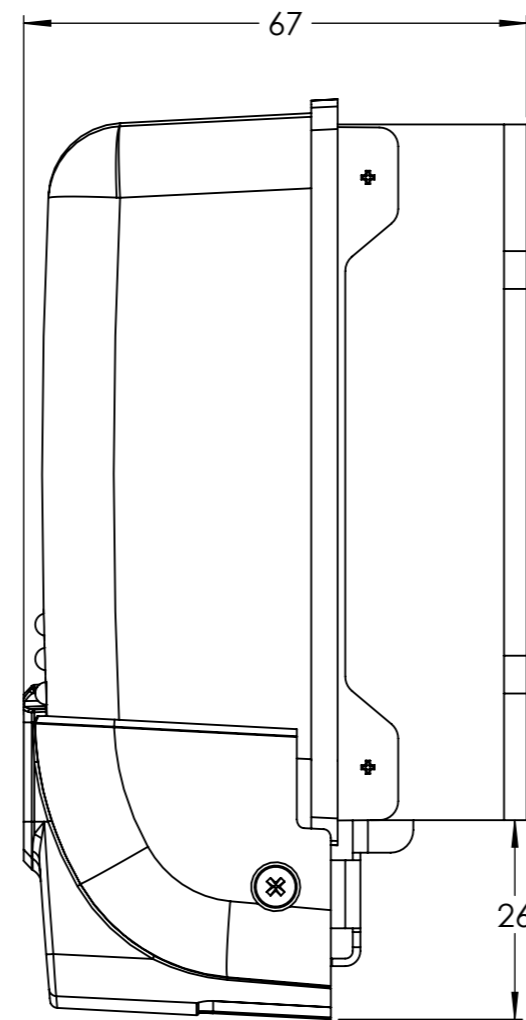

Dimension Drawing - MPPT WireBox-S

SCC950140000

MPPT WireBox-S 100-20

Dimensions in mm

victron energy
BLUE POWER