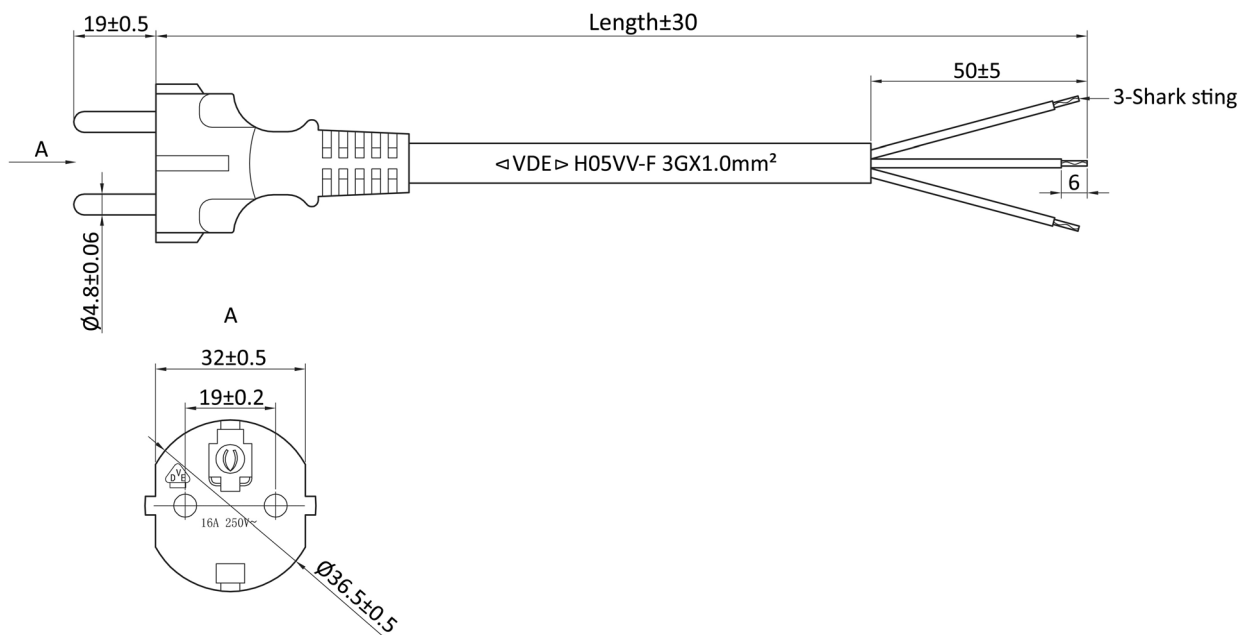

**Power Cables
Protective contact CEE 7/7**

**Straight Plug CEE 7/7 to open end,
stripped and tinned**

SPECIFICATION:

Operating Voltage (Nom.):	250 Vac
Current Leakage:	1 mA
Insulation Resistance (Min.):	5 MΩ
Dielectric Strength:	2,500 Vac
Diameter:	7 mm
Strands Cross Section:	1 mm ²
Strands Layout:	32 x 0.198 mm
Core Diameter:	2.5 mm

MATERIAL:

Type: H05VV-F3G

Order Information

Identifier: NKGO	Length: 2	Colour: SW	Version: 1E
Power cable straight to open end	2.0 m	black	cross section 1.0 mm ²