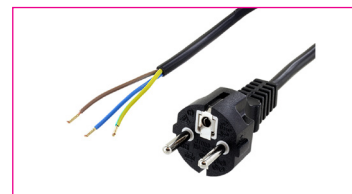

**Power Cables
Protective contact CEE 7/7**

**Straight Plug CEE 7/7 to open end,
stripped and tinned**

SPECIFICATION:

Operating Voltage (Nom.):	250 Vac
Current Leakage:	1 mA
Insulation Resistance (Min.):	5 MΩ
Dielectric Strength:	2,500 Vac
Diameter:	7 mm
Strands Cross Section:	1 mm ²
Strands Layout:	32 x 0.198 mm
Core Diameter:	2.5 mm

MATERIAL:

Type: H05VV-F3G

Order Information

Identifier: NKGO	Length: 2	Colour: SW	Version: 1E
Power cable straight to open end	2.0 m	black	cross section 1.0 mm ²