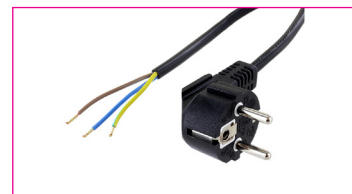

**Power Cables
Protective contact CEE 7/7**

**Right Angle Plug CEE 7/7 to open end,
stripped and tinned 1.0 mm²**

SPECIFICATION:

Operating Voltage (Nom.):	250 Vac
Current Leakage:	1 mA
Insulation Resistance (Min.):	5 MΩ
Dielectric Strength:	2,500 Vac
Diameter:	7 mm
Strands Cross Section:	1 mm ²
Strands Layout:	32 x 0.198 mm
Core Diameter:	2.5 mm

MATERIAL:

Type: H05VV-F3G

Order Information

Identifier:	Length:	Colour:	Version:
NKWO	#	#	1E
Power cable angled to open end	2: 2.0 m (only white) 3: 3.0 m (only black)	WS: white SW: black	cross section 1.0 mm ²