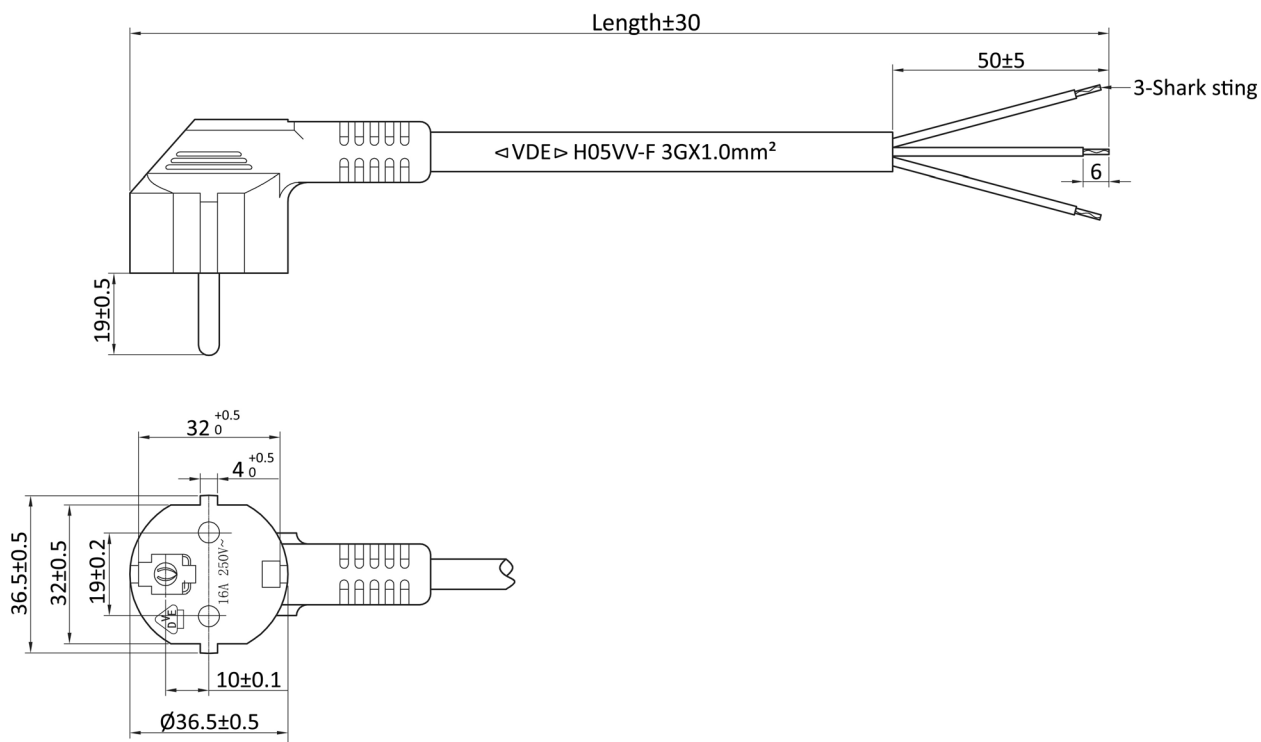

**Power Cables
Protective contact CEE 7/7**

**Right Angle Plug CEE 7/7 to open end,
stripped and tinned 1.0 mm²**

SPECIFICATION:

Operating Voltage (Nom.):	250 Vac
Current Leakage:	1 mA
Insulation Resistance (Min.):	5 MΩ
Dielectric Strength:	2,500 Vac
Diameter:	7 mm
Strands Cross Section:	1 mm ²
Strands Layout:	32 x 0.198 mm
Core Diameter:	2.5 mm

MATERIAL:

Type: H05VV-F3G

Order Information

Identifier:	Length:	Colour:	Version:
NKWO	#	#	1E
Power cable angled to open end	2: 2.0 m (only white) 3: 3.0 m (only black)	WS: white SW: black	cross section 1.0 mm ²