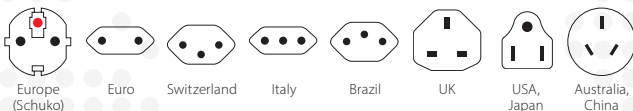

PRO Light USB (2xA) – World

The smallest 3-pole world travel adapter with integrated Dual USB Charger

The PRO Light USB (2xA) – World ensures simple and safe connection of 2- & 3-pole devices from and to more than 200 destinations. Able to handle up to 1575 W of power, so you can even plug in powerful devices such as laptops or travel hairdryers. Wherever the traveller comes from, the world travel adapter PRO Light USB – World provides the safest solution of plugging in devices around the world. Furthermore, the dual USB port provides sufficient energy to charge two USB devices easily, even if another device is connected via the adapter at the same time.

Suitable for

Compatibility (Input)

Compatibility (Output)

Packaging (Retail)

Product Category

- World Travel Adapter: PRO Light USB series

Technical Specifications

- Designed in Switzerland
- Suitable for equipment with earthed & unearthed plugs (2- & 3-pole)
- Input plugs: Switzerland, Italy, Brazil, UK, USA/Japan, Australia/China, Europe (Schuko & 2-pole Euro)
- Output plugs: USA, UK, Australia/China, Europe (Schuko)
- Input voltage: 100 V – 250 V, 50/60 Hz
- Max. load: 6.3 A
- Power rating: e.g. 100 V – 630 W / 250 V – 1575 W
- Integrated fuse: T 6.3 A
- 2x USB Output: 5 V / 2.4 A shared
- Average active efficiency: 82.7 %
- Efficiency at low load (10 %): 79.5 %. No-load power consumption: 0.05 W
- Does not convert voltage