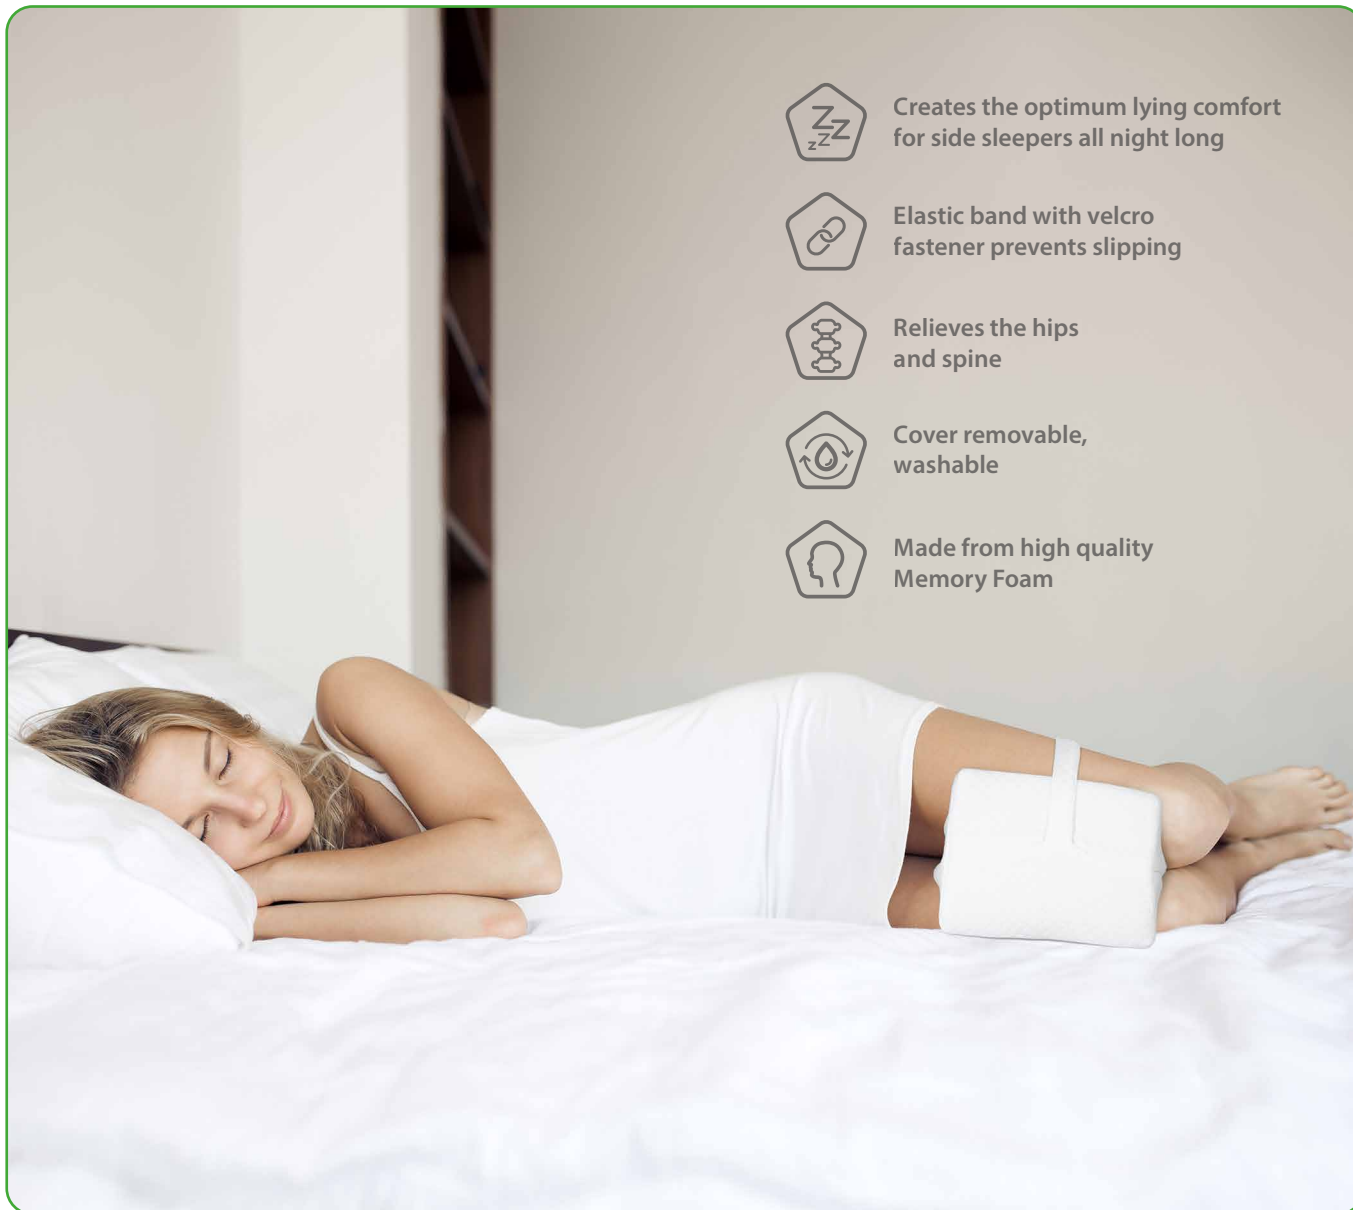

Ergonomic Knee and Leg Rest Cushion LX-026

Creates the optimum lying comfort for side sleepers all night long

Elastic band with velcro fastener prevents slipping

Relieves the hips and spine

Cover removable, washable

Made from high quality Memory Foam

- Ergonomic knee and leg rest cushion
- Supports your knees & legs
- Removable, washable cover for hygienic cleaning
- Made of high-quality memory foam - adapts ideally to the shape of your legs, retains its original shape after each sleep, breathable material allows air circulation and a pleasant night's sleep
- Creates the optimum lying comfort for side sleepers all night long
- Weight / dimension: 0.30kg/ (L)24 x (W) 15x (H) 19cm