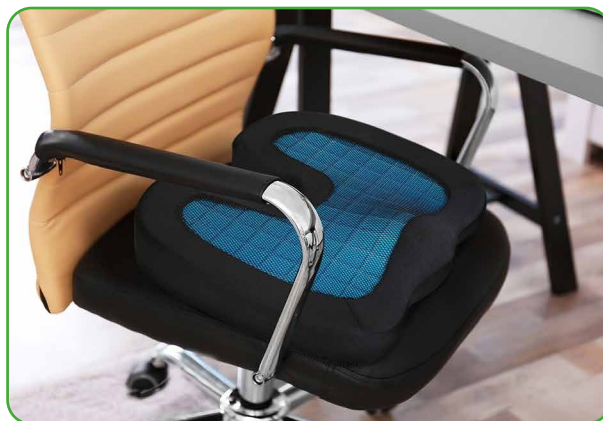

Seat cushion with gel insert LX-014

Viscoelastic foam with memory effect and additional gel insert

Ideal in the office, car, bus, train and air travel or concerts

soft cover - removable, washable

Memory foam, fits under pressure and heat like a second skin

Anti-slip pimples on the bottom

Ergonomic design

dimensionally stable

handle

760g / 45 x 36 x 7 cm

Art-Nr4861 1219