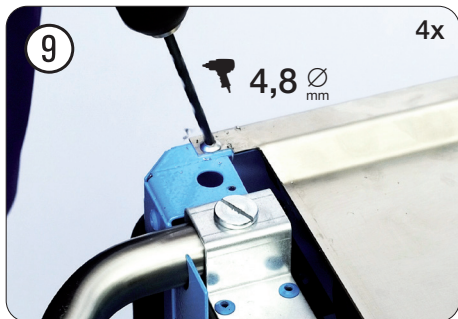

# Schloss 179 N-08A

179 NX  
179 NXL  
179 NXXL  
179 NXXL-8D

	<i>HAZET</i> No.		
①	179 N-08A	Schloss	1

# Schloss-Einbau

**Notizen**

A large rectangular area with rounded corners, filled with horizontal lines for writing notes. The lines are evenly spaced and extend across the width of the page, leaving a small margin at the top and bottom.