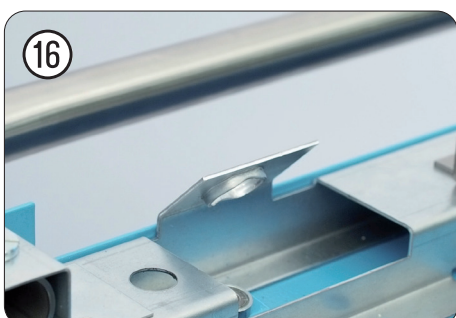

# Schloss 179 N-08A

179 NX  
179 NXL  
179 NXXL  
179 NXXL-8D

	<i>HAZET</i> No.		
①	179 N-08A	Schloss	1

# Schloss-Ausbau

# Schloss-Einbau

**Notizen**

A large rectangular area with rounded corners, filled with horizontal lines for writing notes. The lines are evenly spaced and extend across the width of the page, leaving a small margin at the top and bottom.