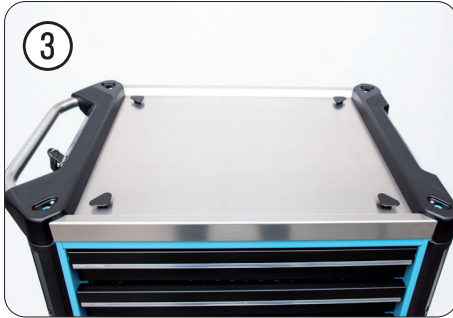

# Schloss 179 N-08A

179 NX  
179 NXL  
179 NXXL  
179 NXXL-8D

	<i>HAZET</i> No.		
①	179 N-08A	Schloss	1

# Schloss-Einbau

**Notizen**

A large rectangular area with rounded corners, filled with horizontal lines for writing notes. The lines are evenly spaced and extend across the width of the page, leaving a small margin at the top and bottom.