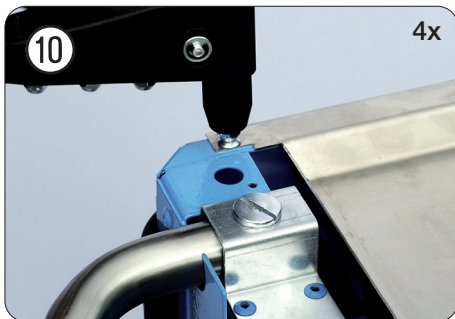

# Schloss 179 N-08A

179 NX  
179 NXL  
179 NXXL  
179 NXXL-8D

	<i>HAZET</i> No.		
①	179 N-08A	Schloss	1

# Schloss-Einbau

**Notizen**

A large rectangular area with rounded corners, filled with horizontal lines for writing notes. The lines are evenly spaced and extend across the width of the page, leaving a small margin at the top and bottom.