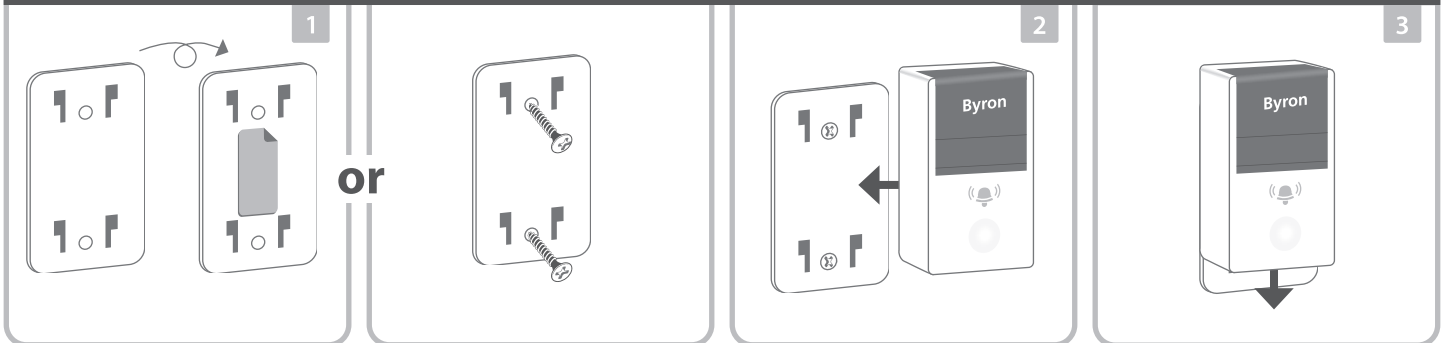

INSTALLATION | INSTALLATION | INSTALLATION | INSTALLATIE | INSTALLAZIONE | INSTALACIÓN